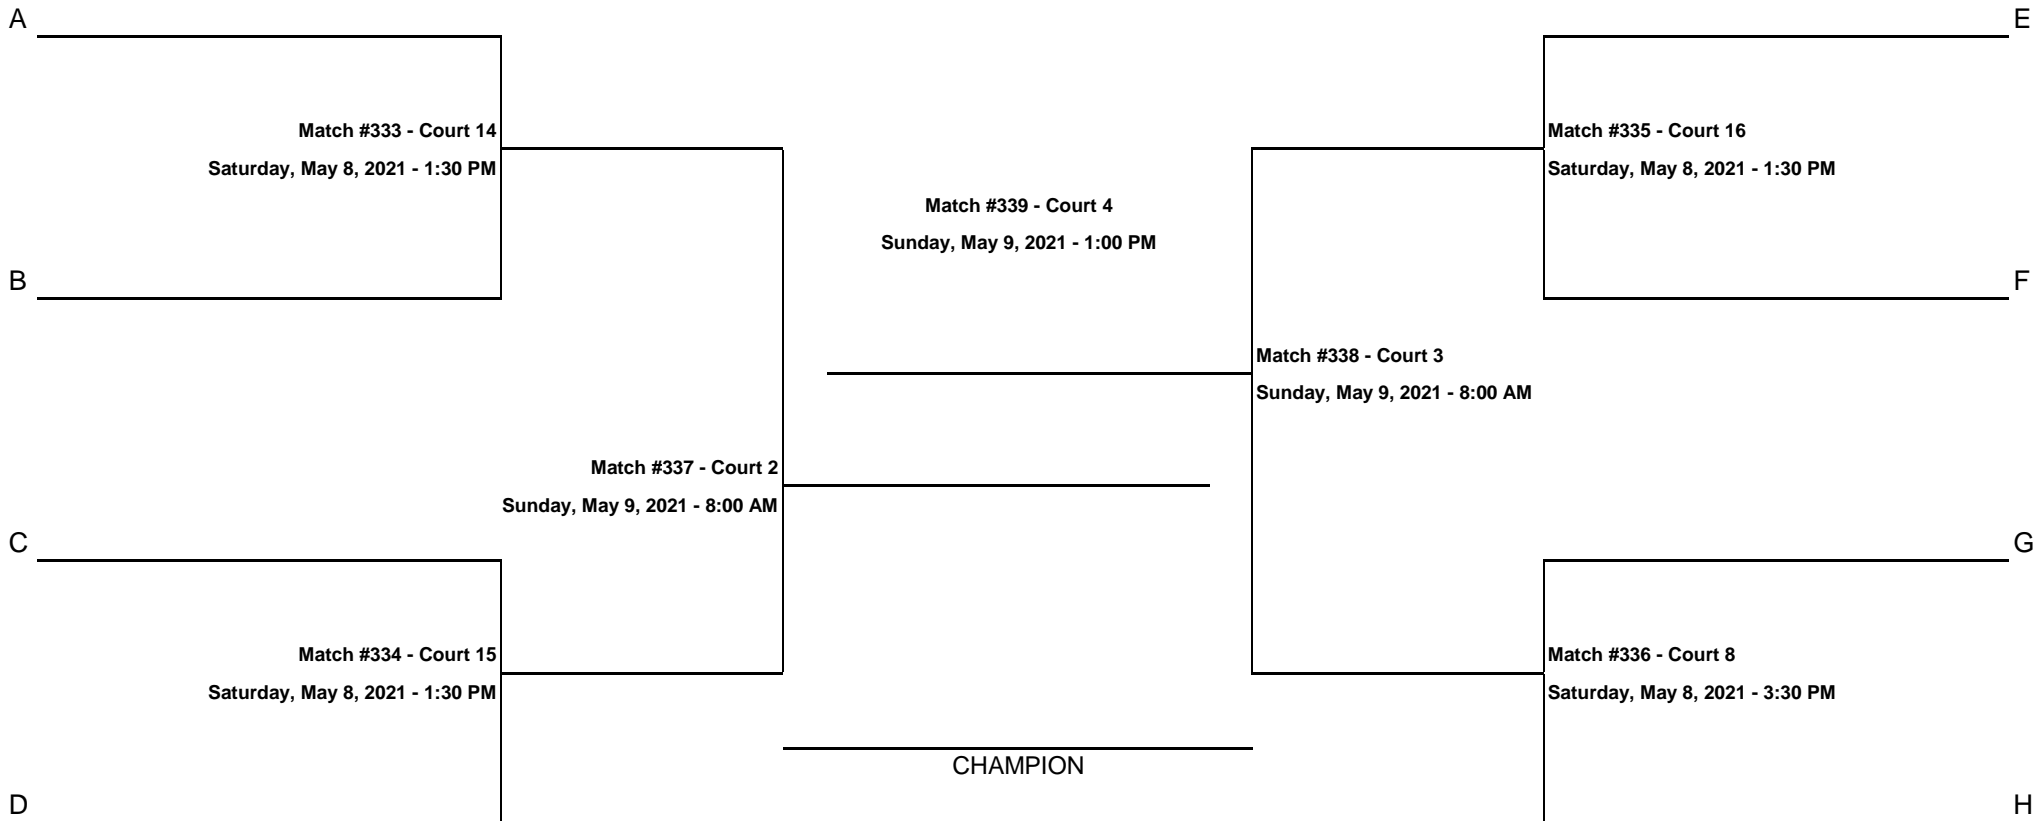

MIXED B DIVISION I BRACKET

CONSOLATION MATCH

CONSOLATION MATCH