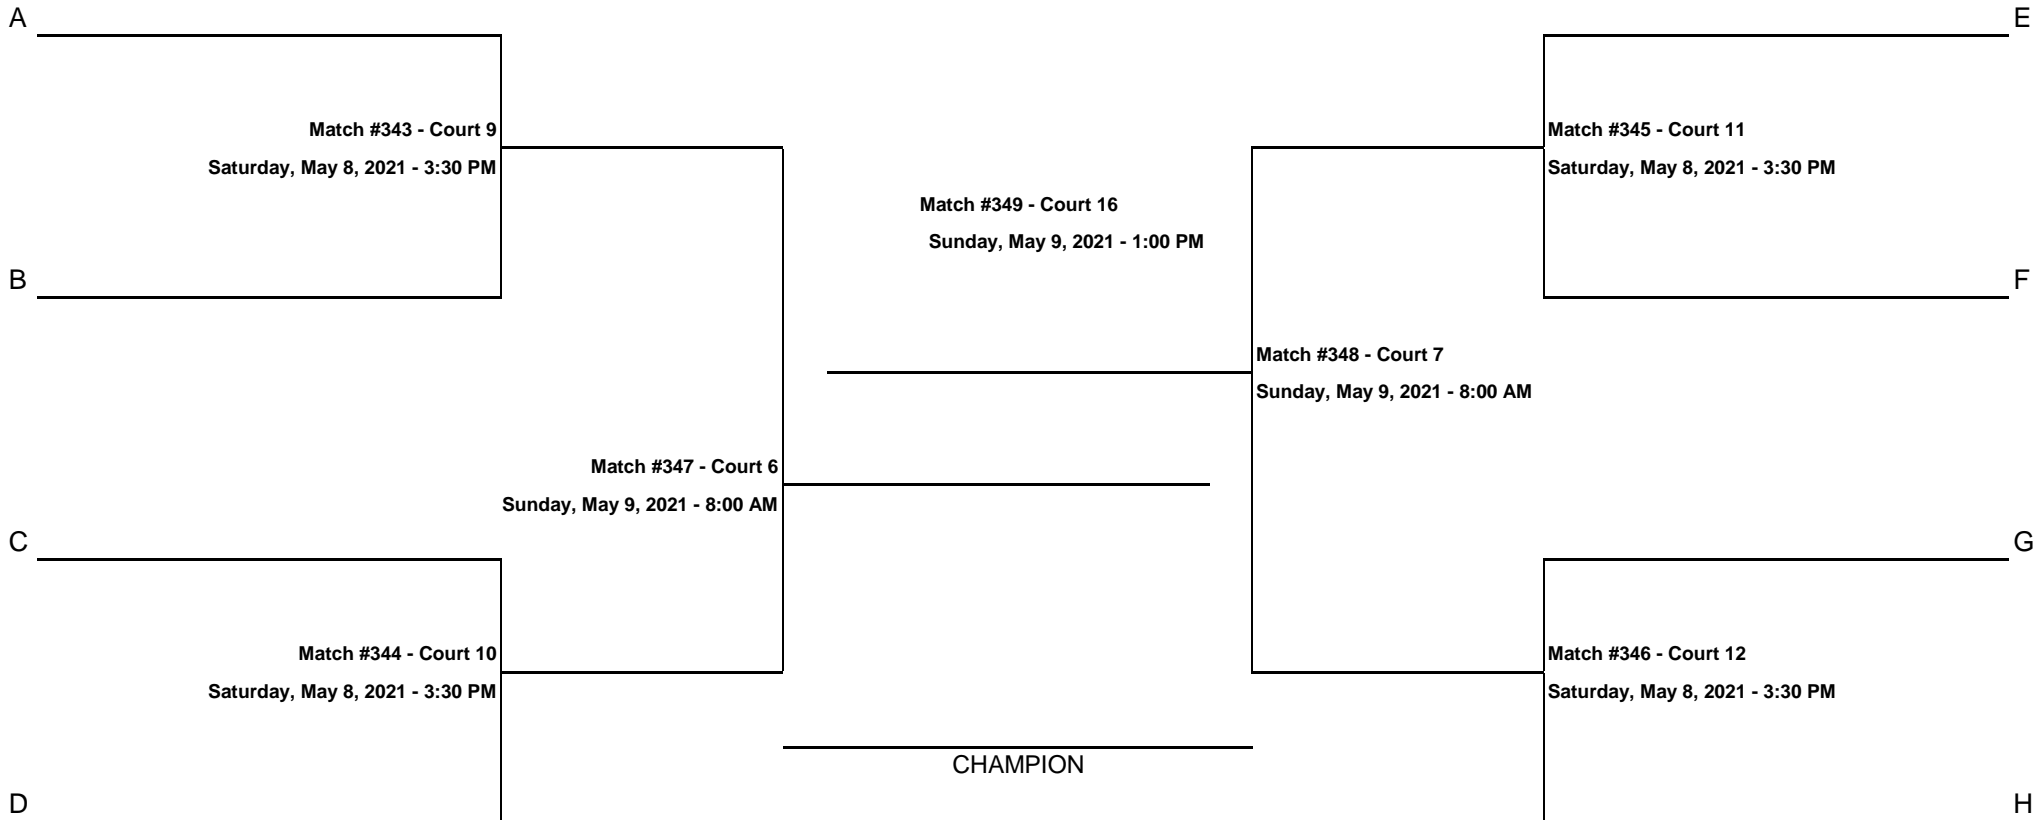

# MIXED B DIVISION II BRACKET

CONSOLATION MATCH

CONSOLATION MATCH