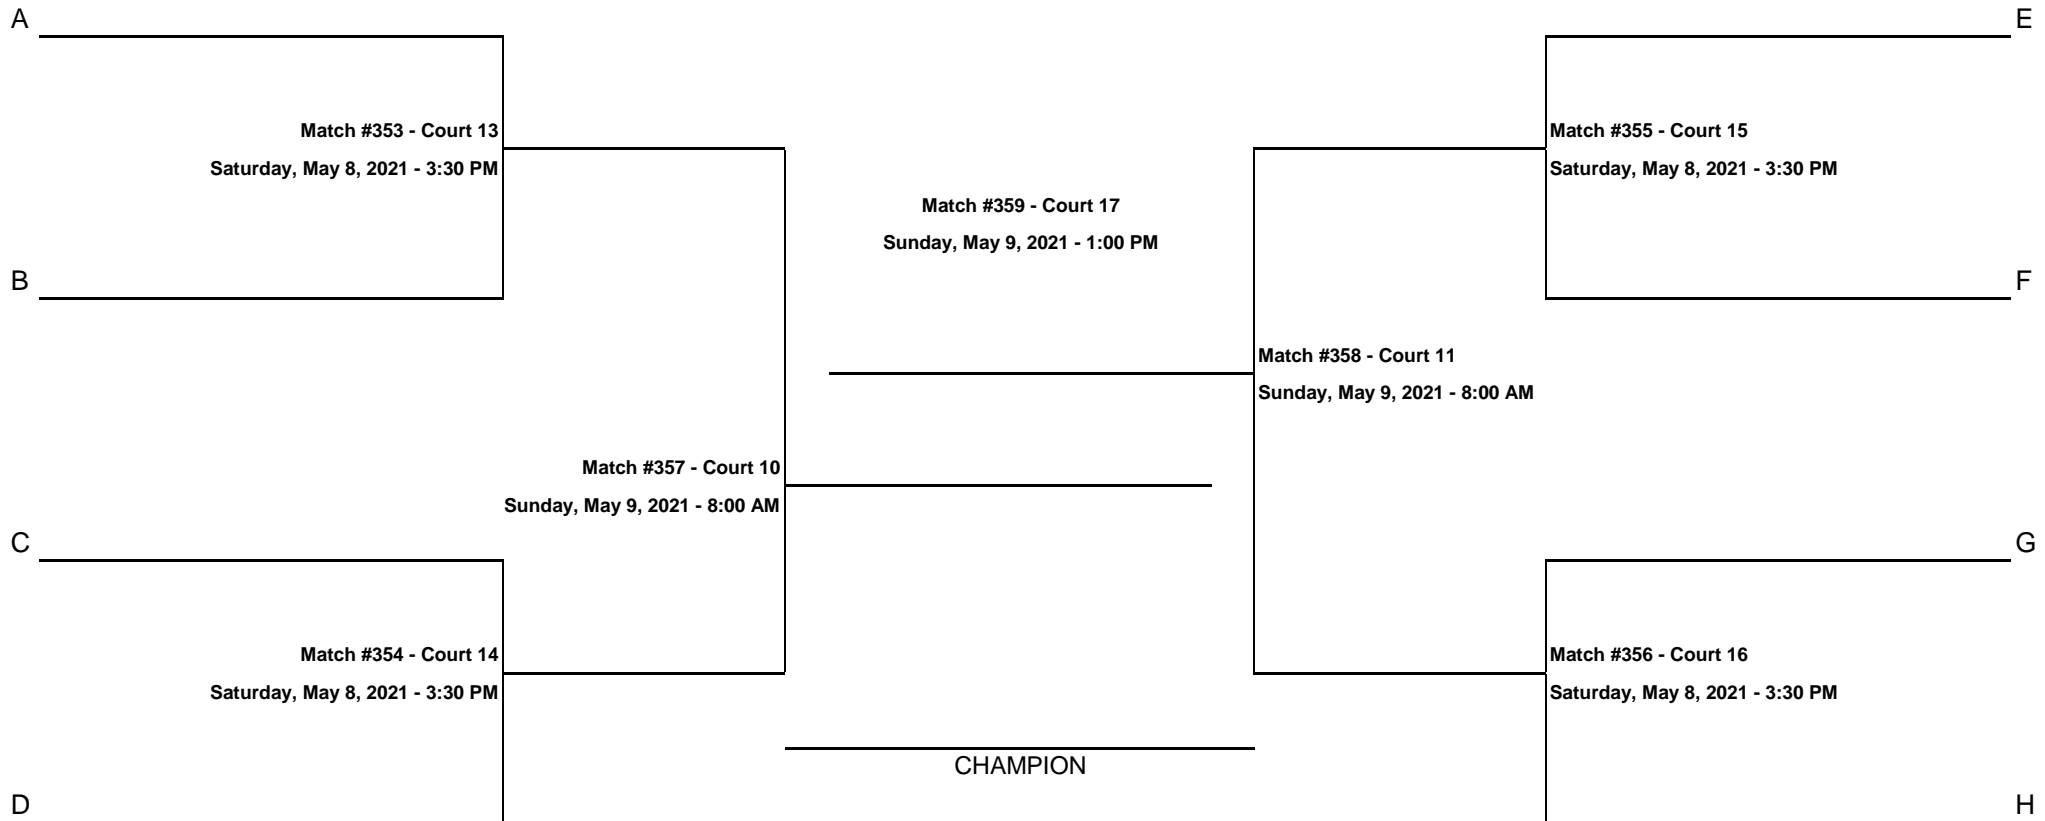

MIXED B DIVISION III BRACKET

CONSOLATION MATCH

CONSOLATION MATCH