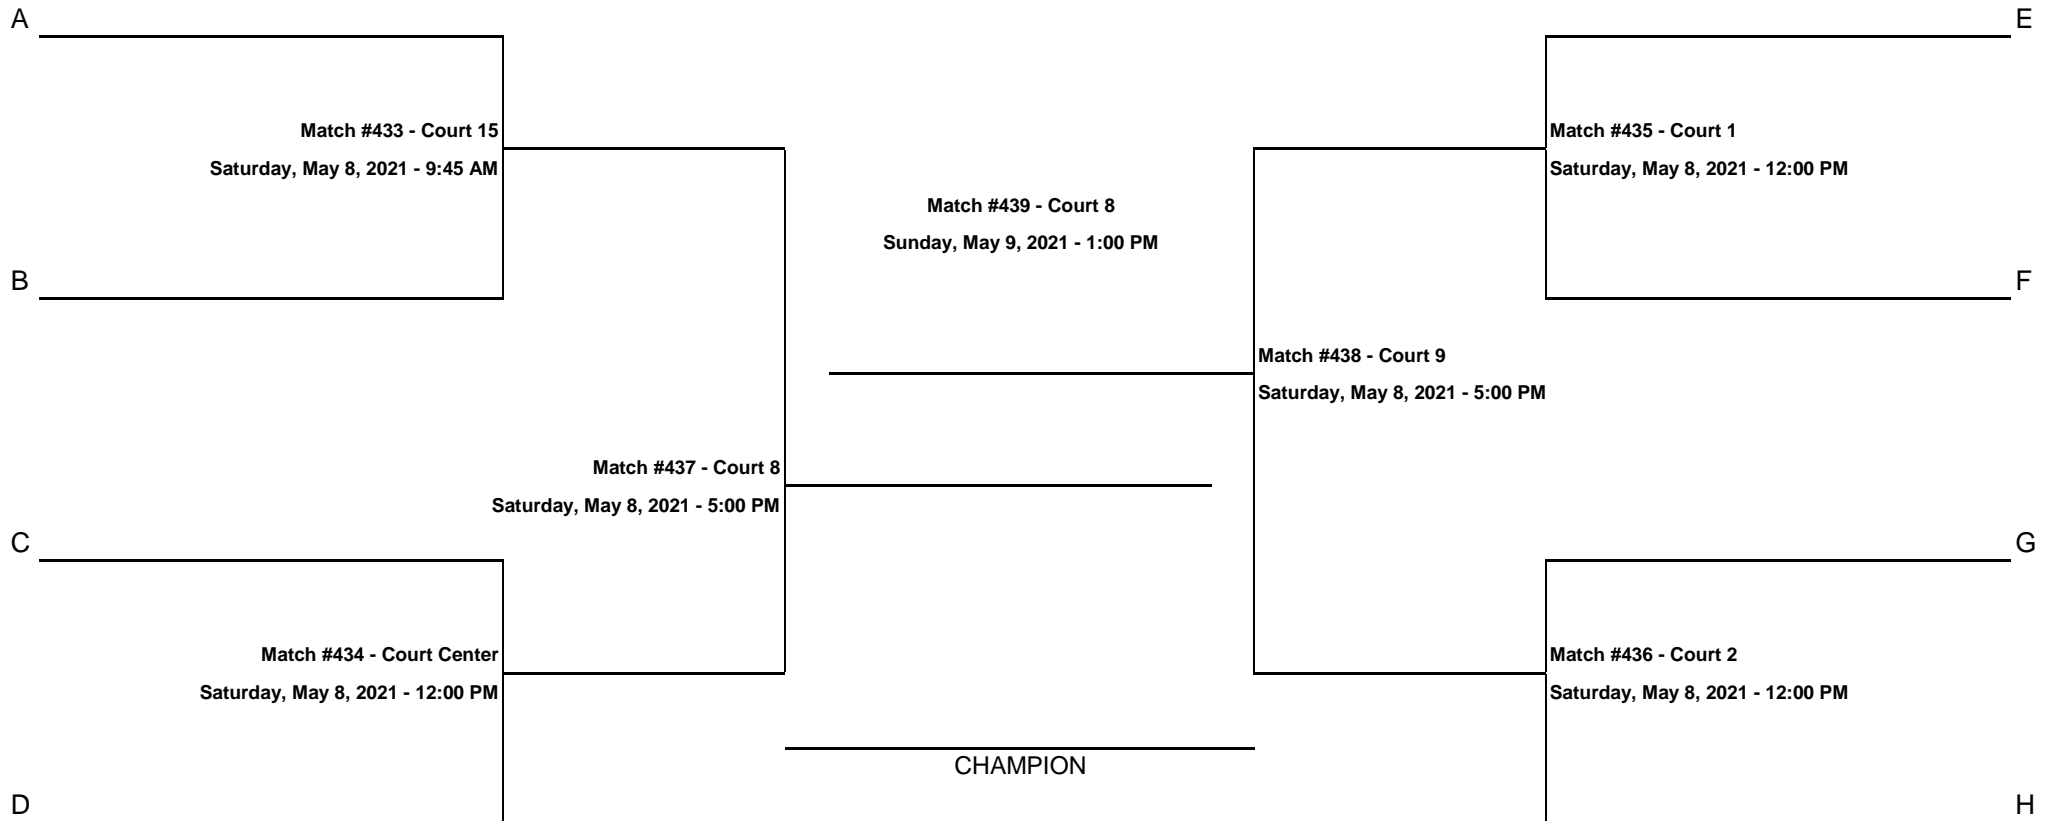

# WOMENS C DIVISION I BRACKET

CONSOLATION MATCH

CONSOLATION MATCH