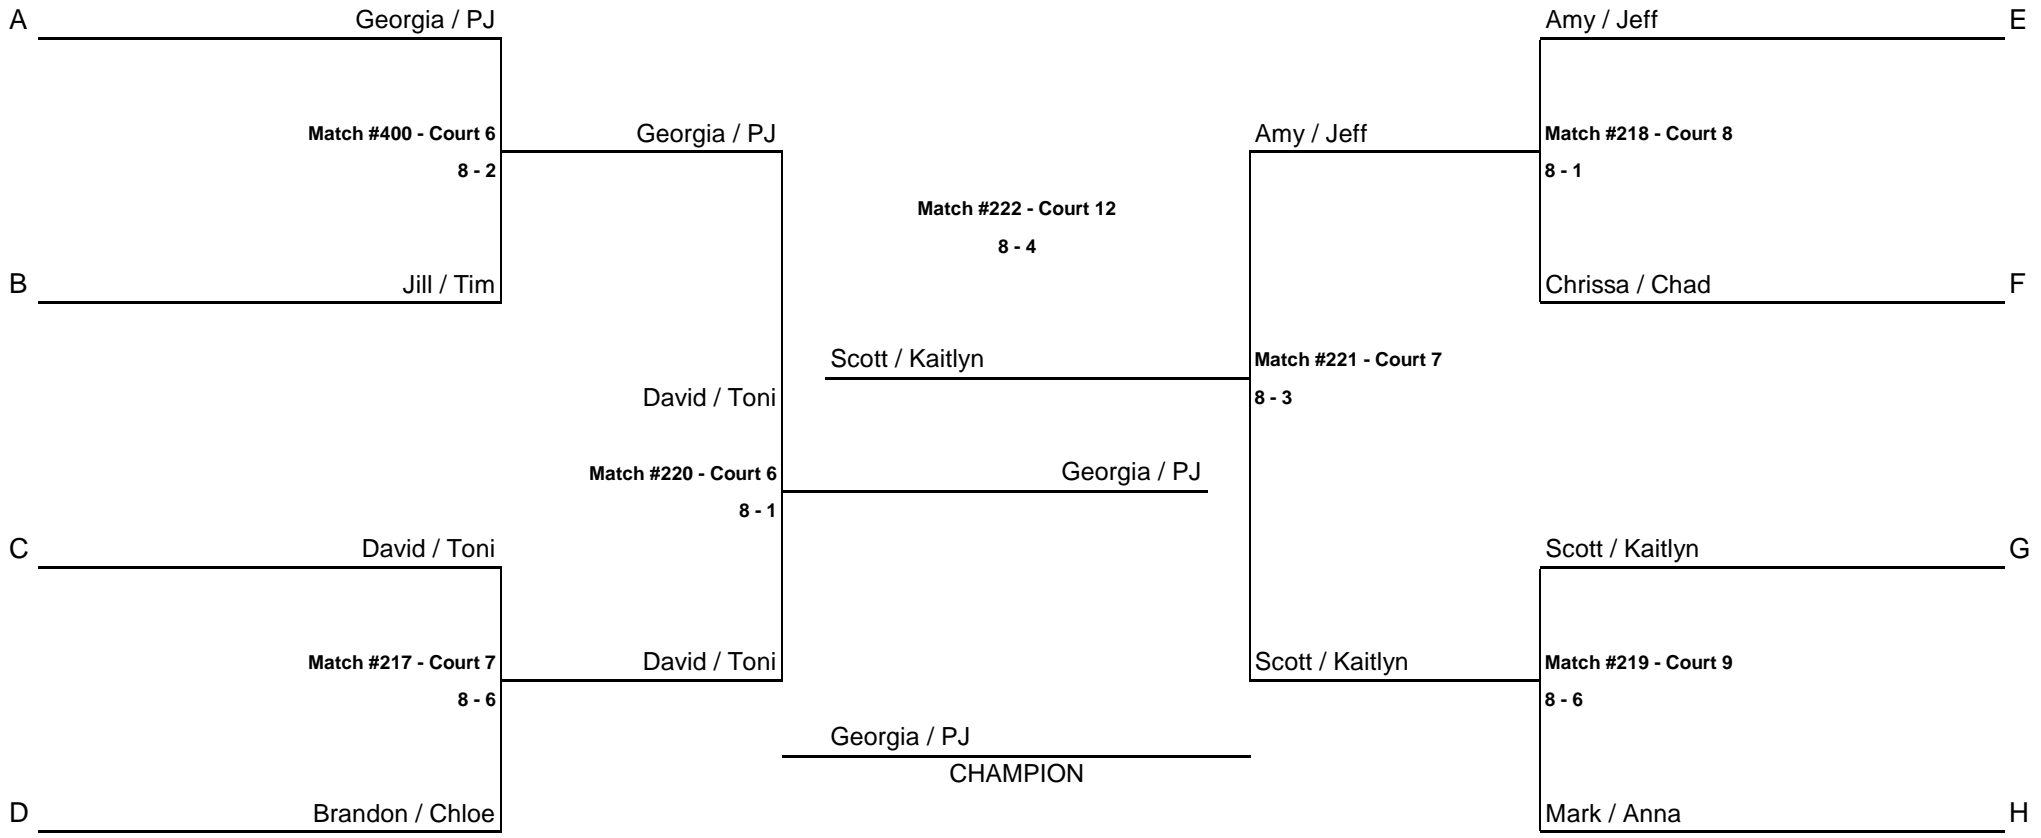

# MIXED B DIVISION I BRACKET

## CONSOLATION MATCH

Match #300 - Court 20  
8 - 1

Jill / Tim  
CHAMPION