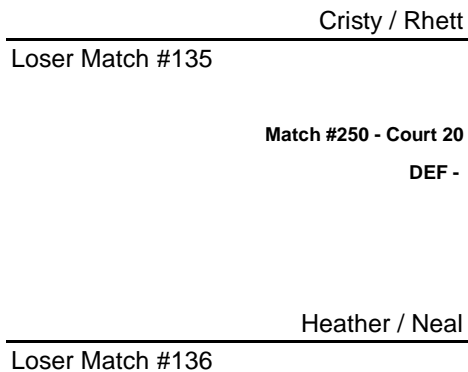

CONSOLATION MATCH