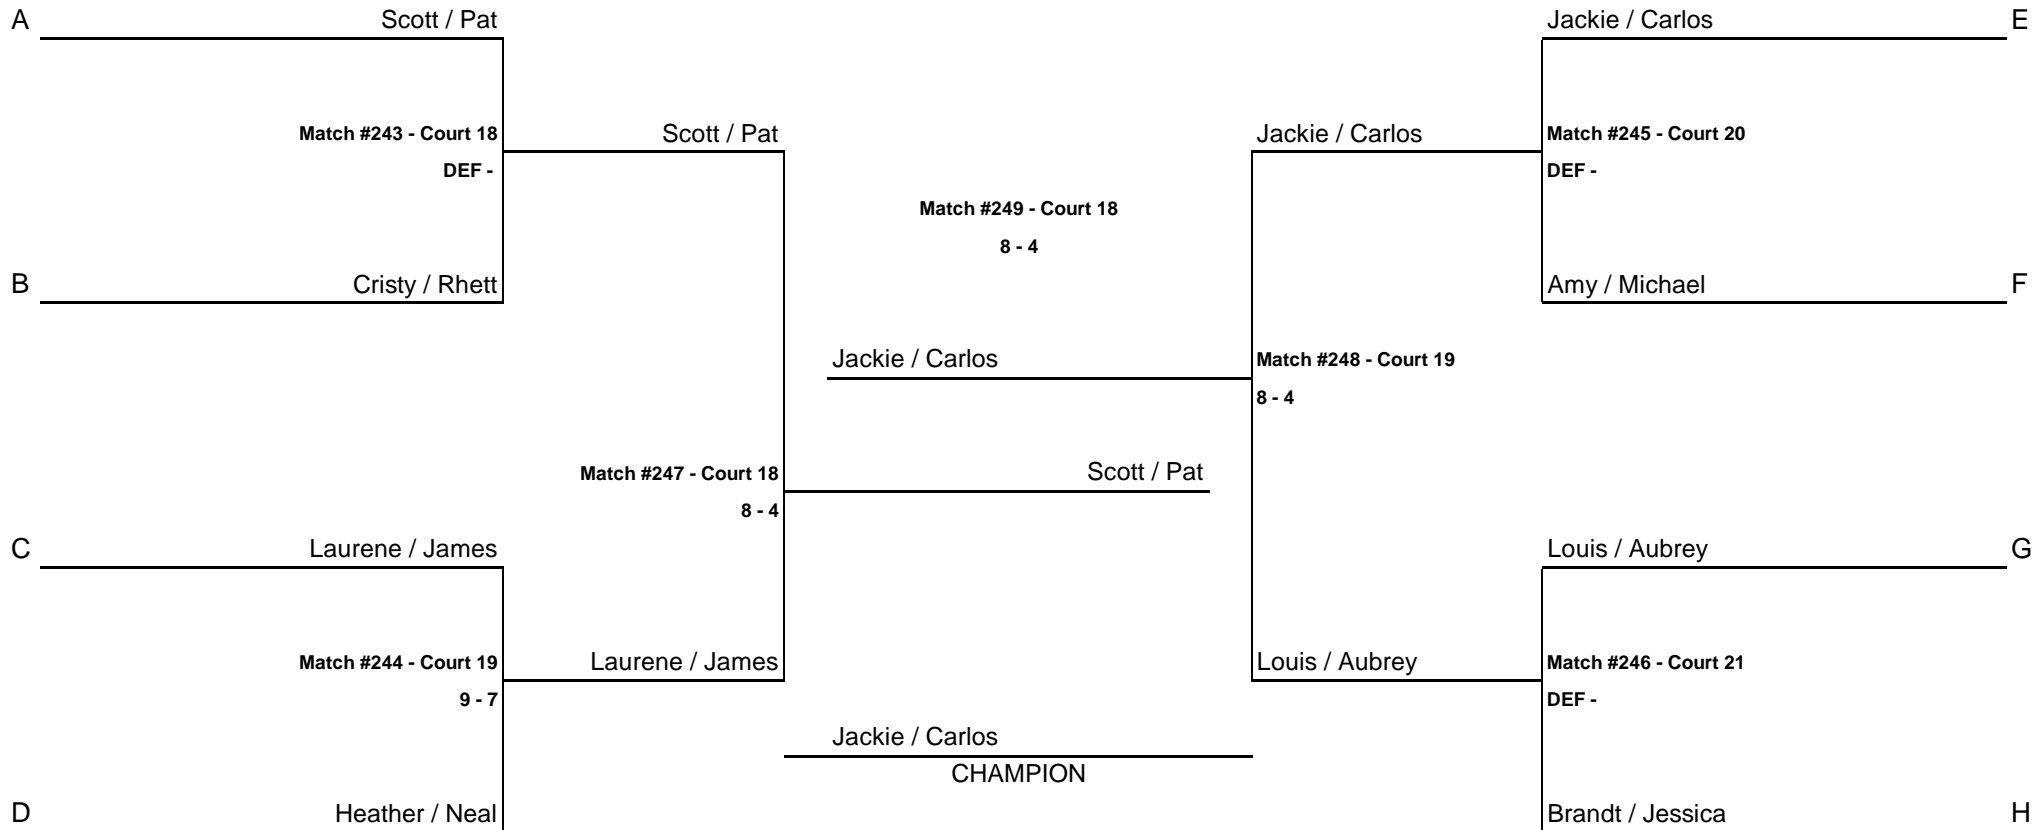

# MIXED B DIVISION IV BRACKET

## CONSOLATION MATCH