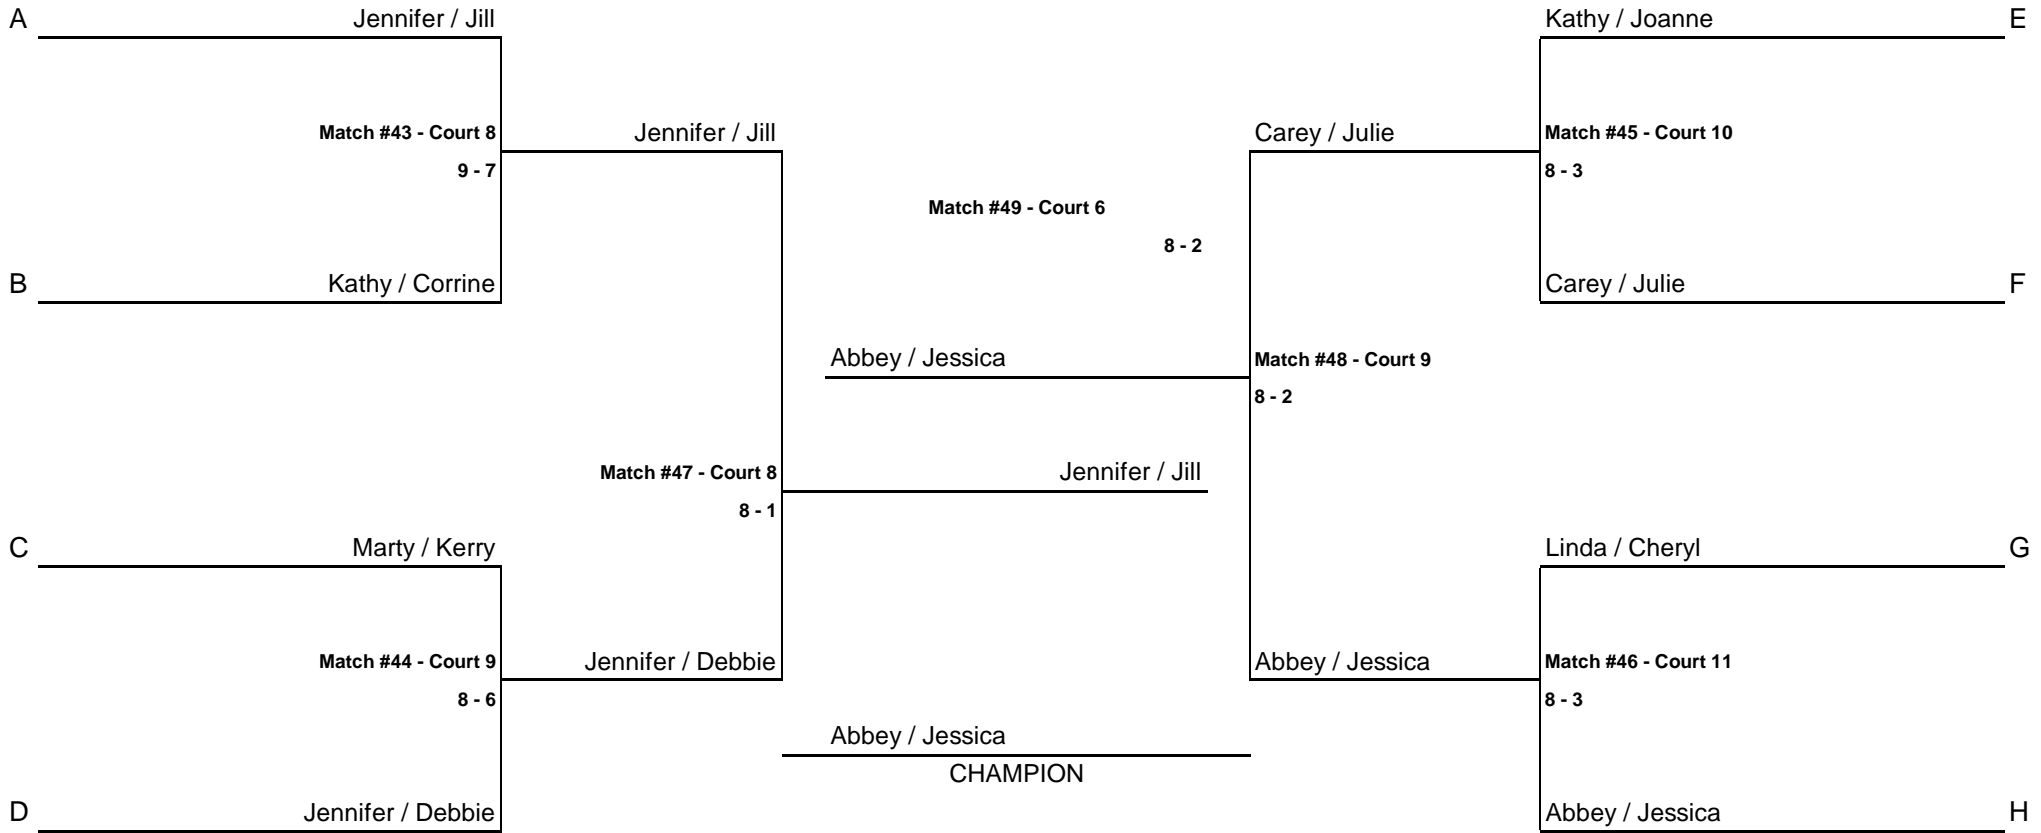

WOMENS A DIVISION II BRACKET

CONSOLATION MATCH

CONSOLATION MATCH

CHAMPION: Kathy / Corrine