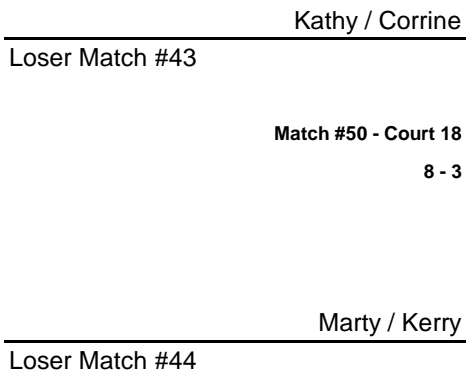

WOMENS A DIVISION II BRACKET

CONSOLATION MATCH

CONSOLATION MATCH

CHAMPION: Kathy / Corrine