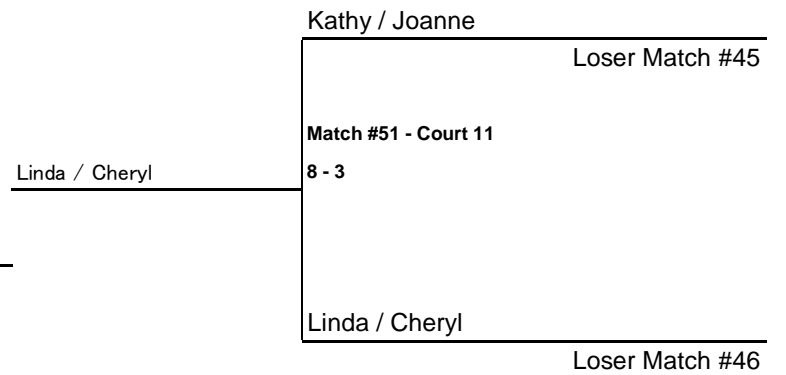

WOMENS A DIVISION II BRACKET

CONSOLATION MATCH

CONSOLATION MATCH

CHAMPION: Kathy / Corrine