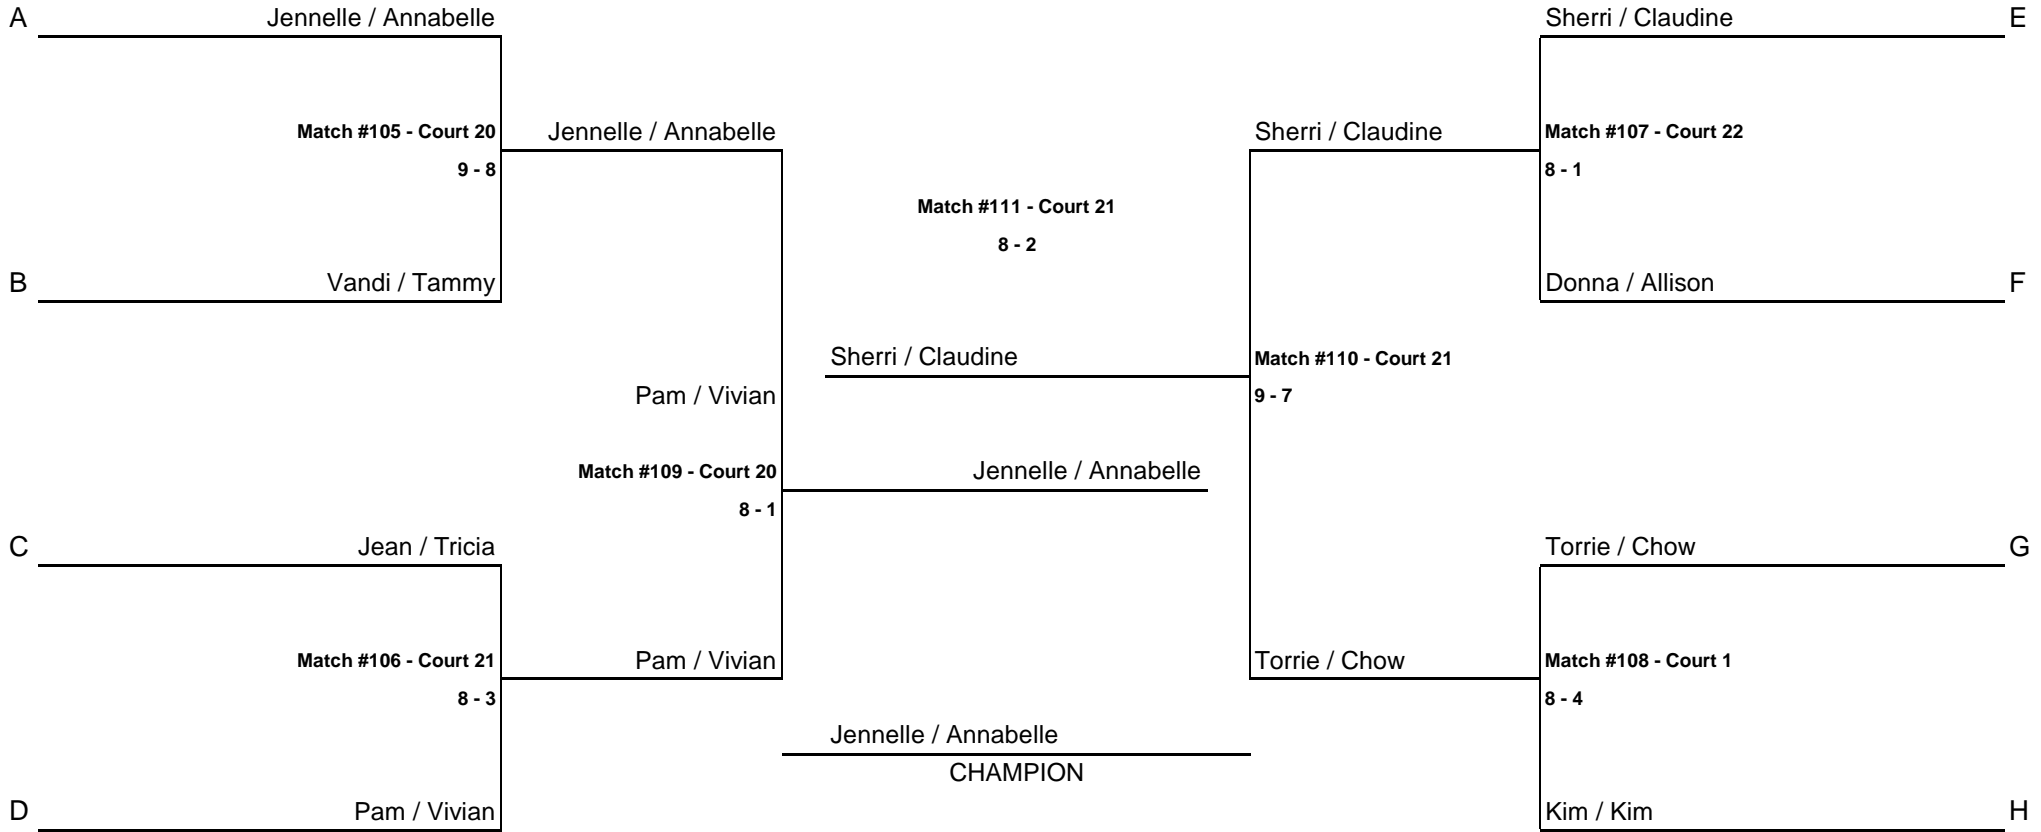

WOMENS B DIVISION I BRACKET

CONSOLATION MATCH

CONSOLATION MATCH

Kim / Kim
CHAMPION