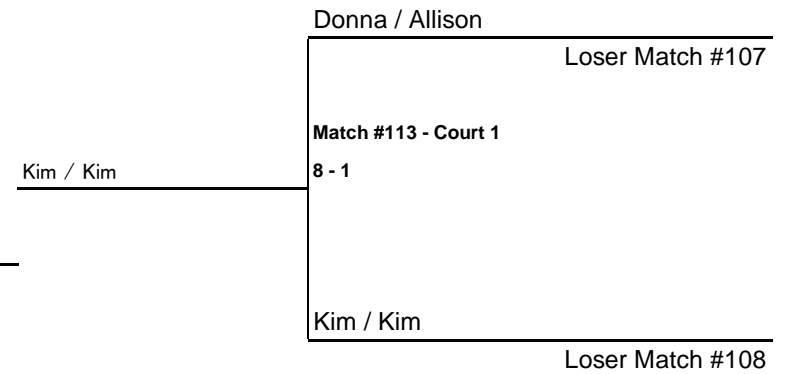

WOMENS B DIVISION I BRACKET

CONSOLATION MATCH

CONSOLATION MATCH

Kim / Kim
CHAMPION