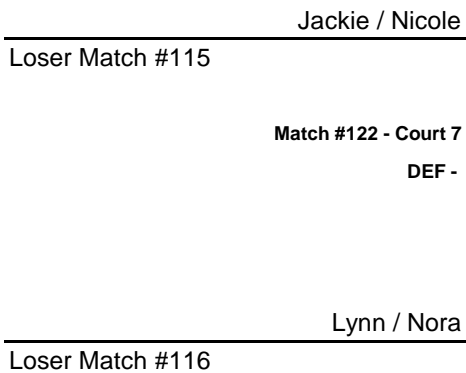

# Womens B DIVISION II BRACKET

CONSOLATION MATCH

CONSOLATION MATCH

CHAMPION

CHAMPION