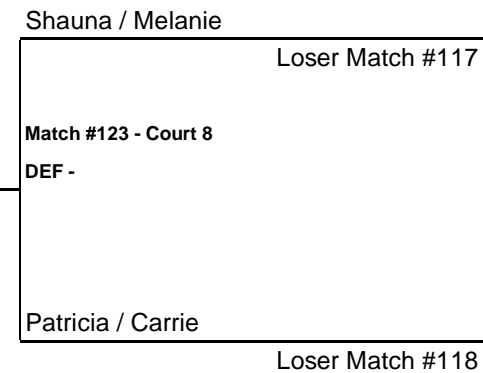

# Womens B DIVISION II BRACKET

CONSOLATION MATCH

CONSOLATION MATCH

CHAMPION

CHAMPION