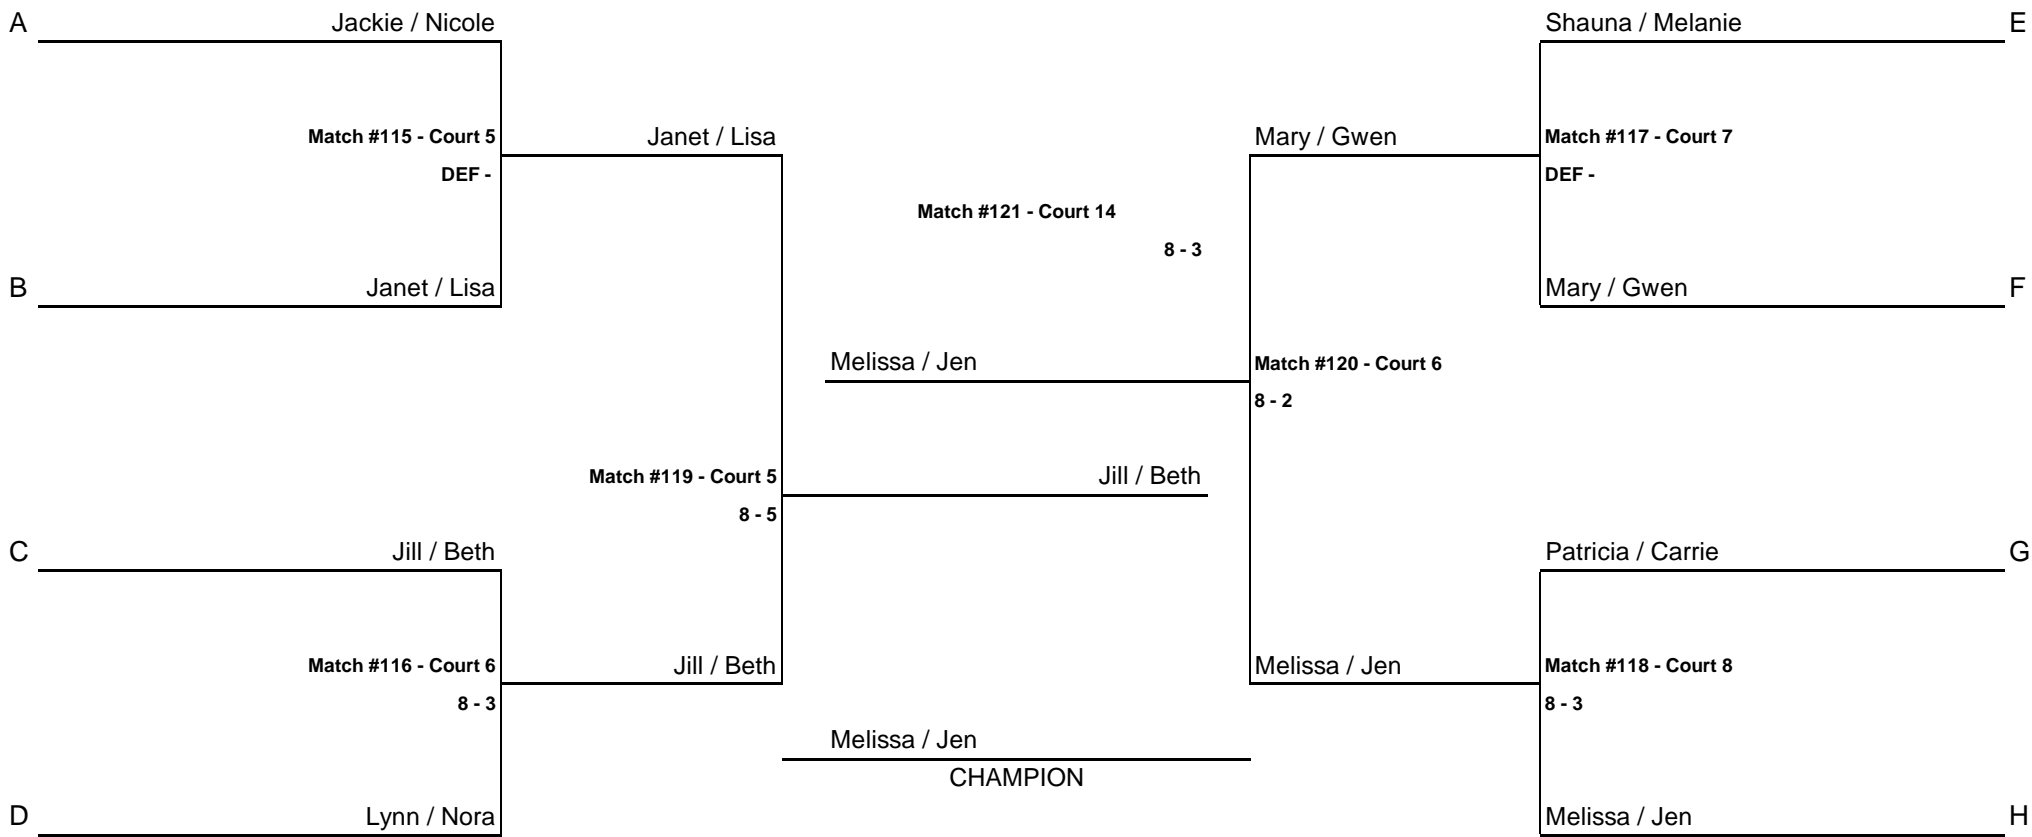

# Womens B DIVISION II BRACKET

CONSOLATION MATCH

CONSOLATION MATCH

CHAMPION

CHAMPION