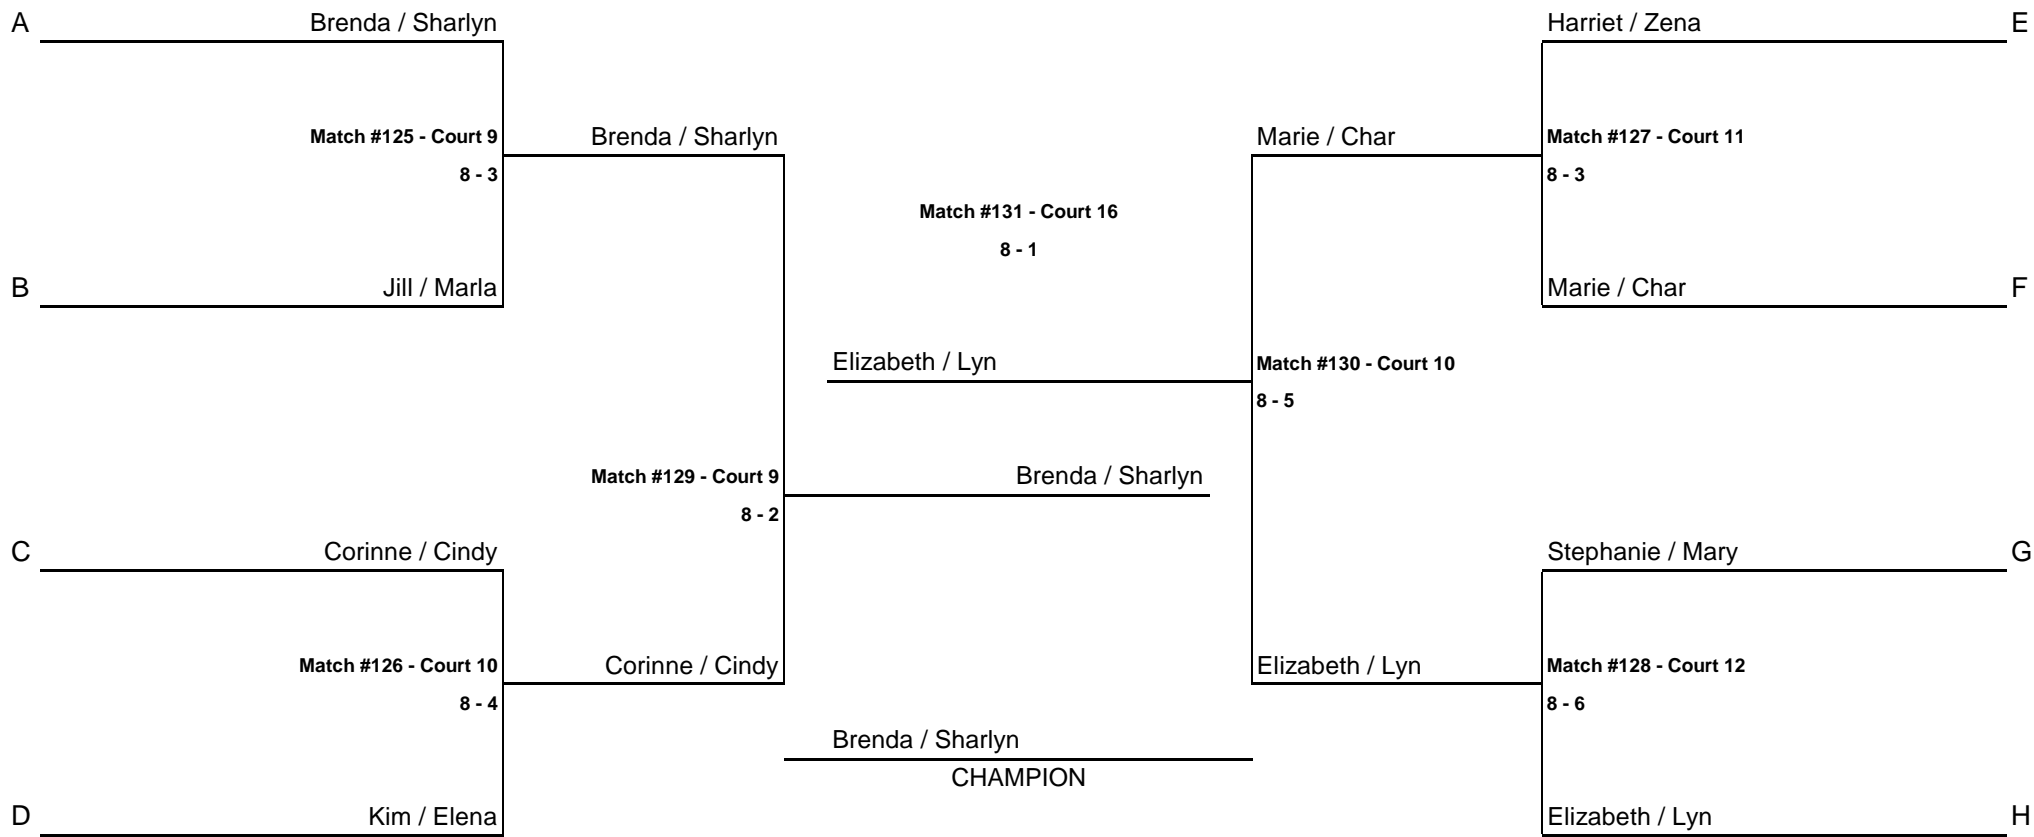

# Womens B DIVISION III BRACKET

## CONSOLATION MATCH