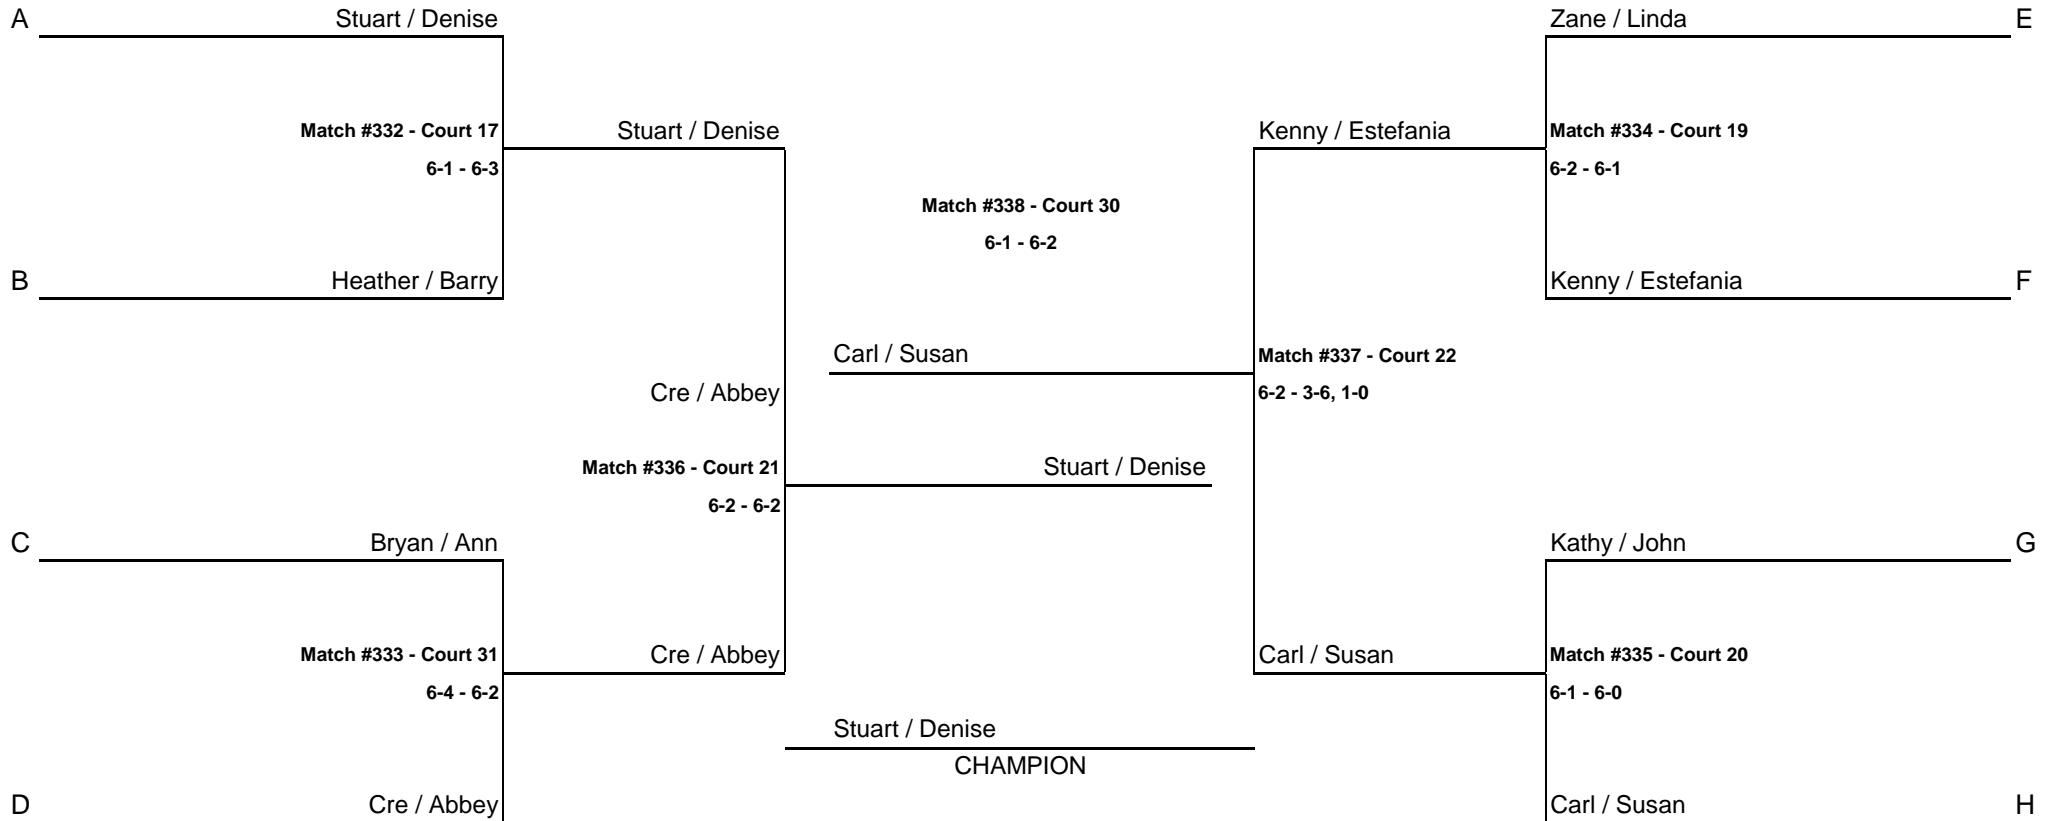

MIXED A DIVISION I BRACKET

CONSOLATION MATCH

Match #341 - Court 17
6-3 - 7-6

Heather / Barry
CHAMPION

CONSOLATION MATCH

Loser Match #335