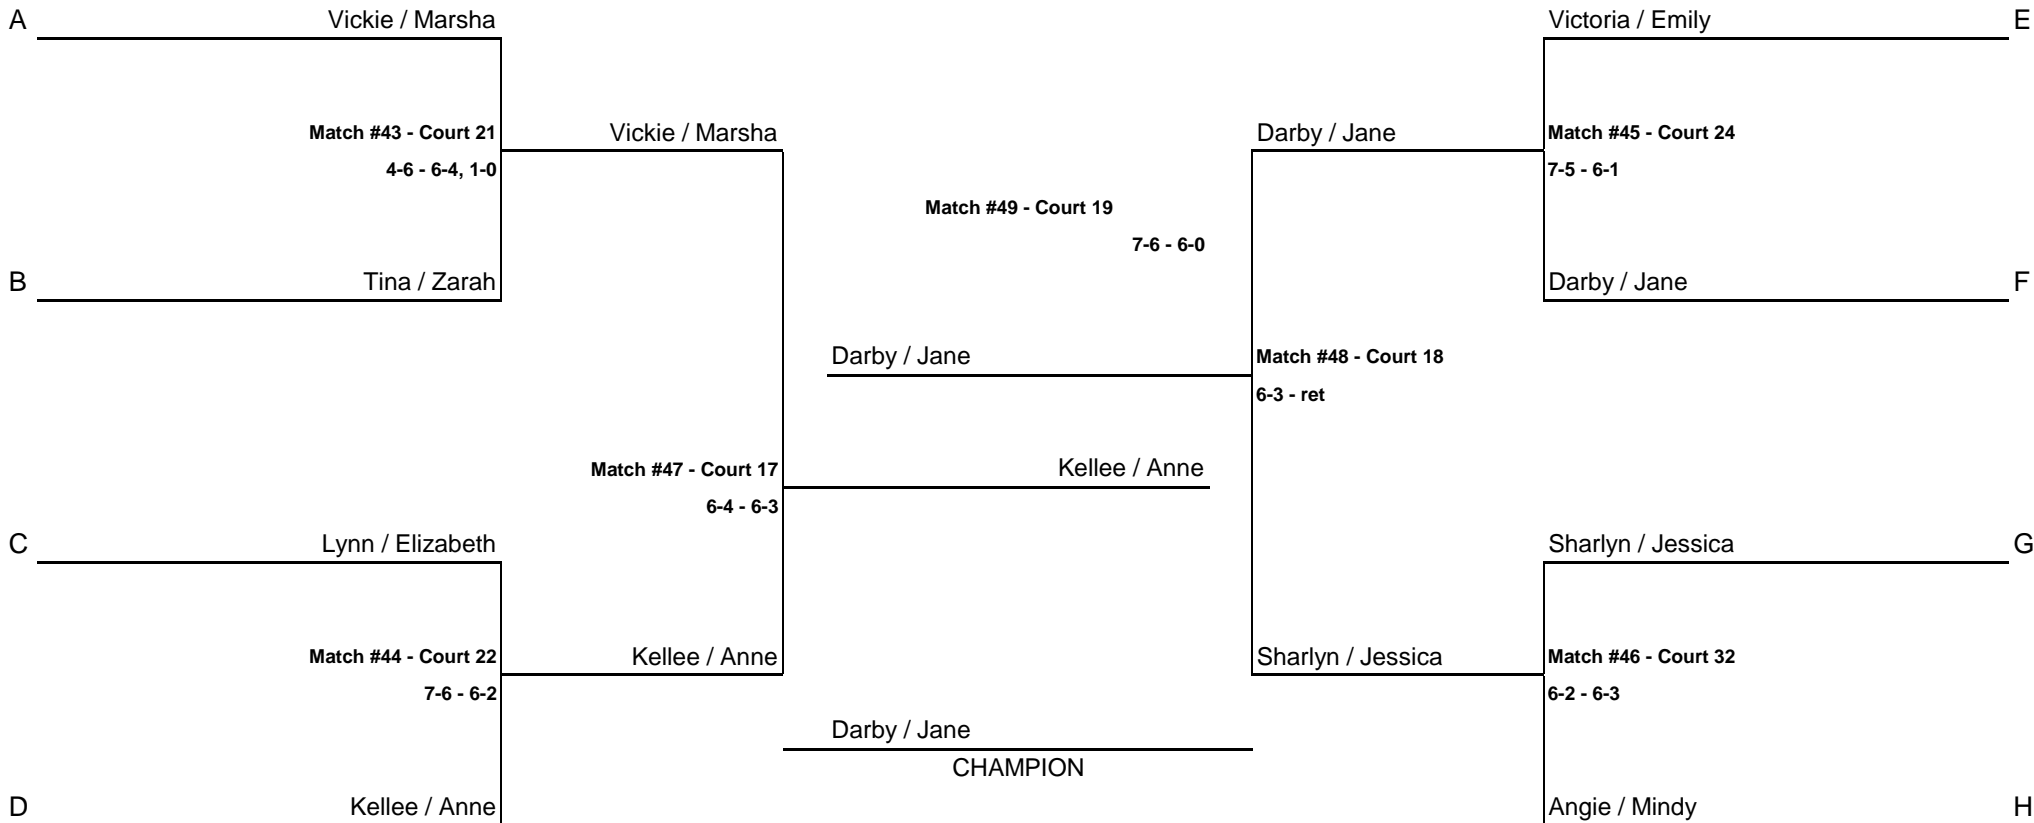

# WOMENS A DIVISION II BRACKET

CONSOLATION MATCH

CONSOLATION MATCH