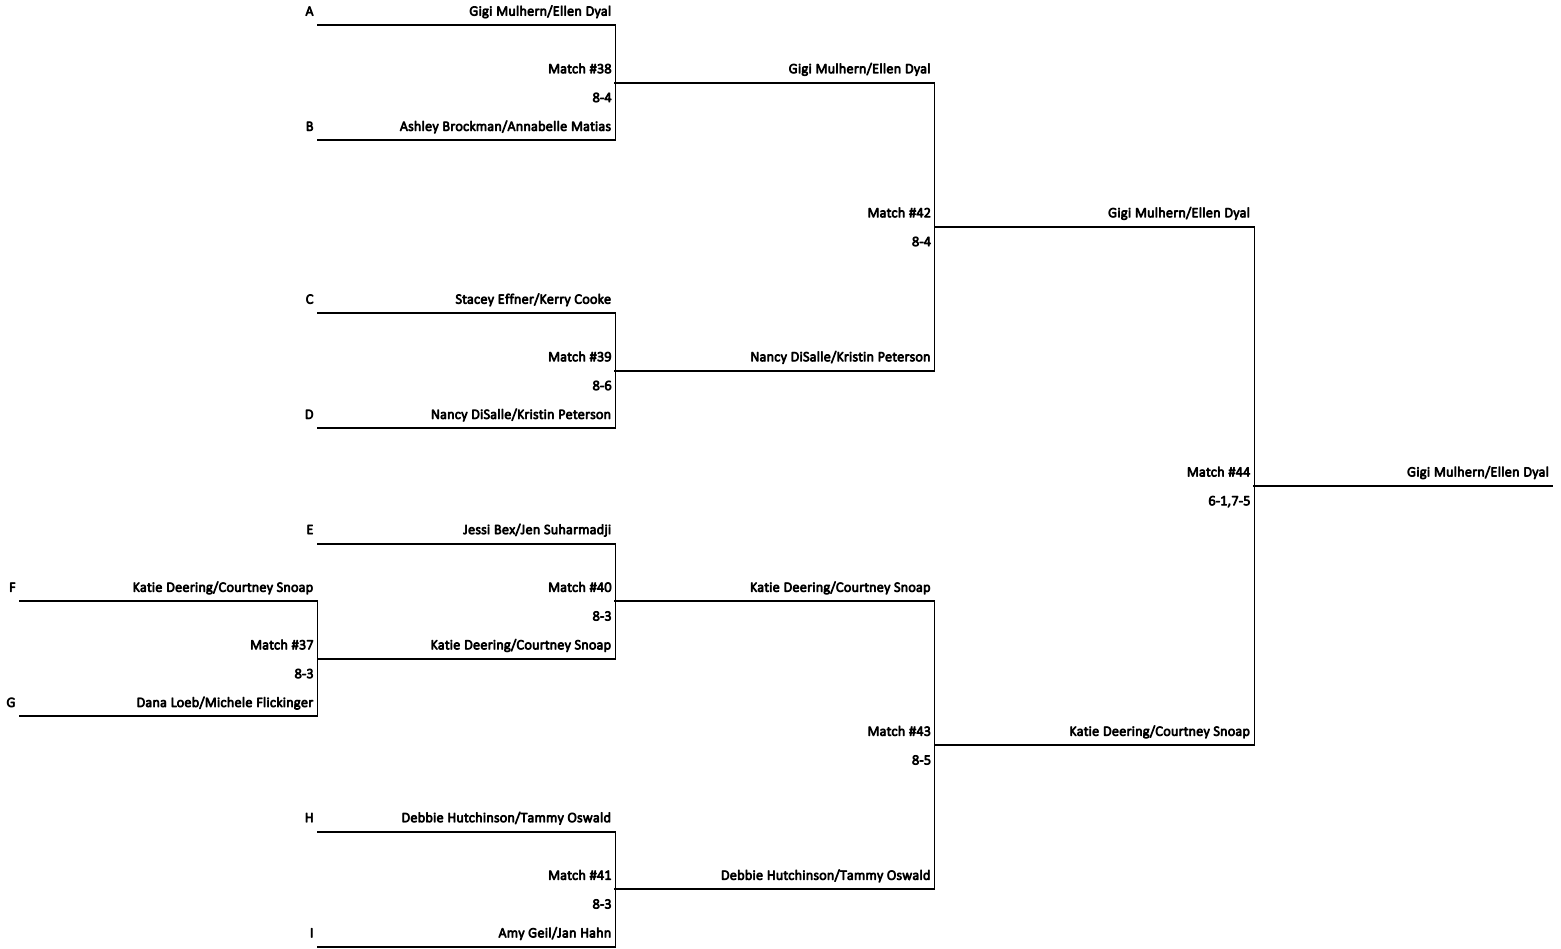

Women's Division III Bracket

CONSOLATION BRACKET