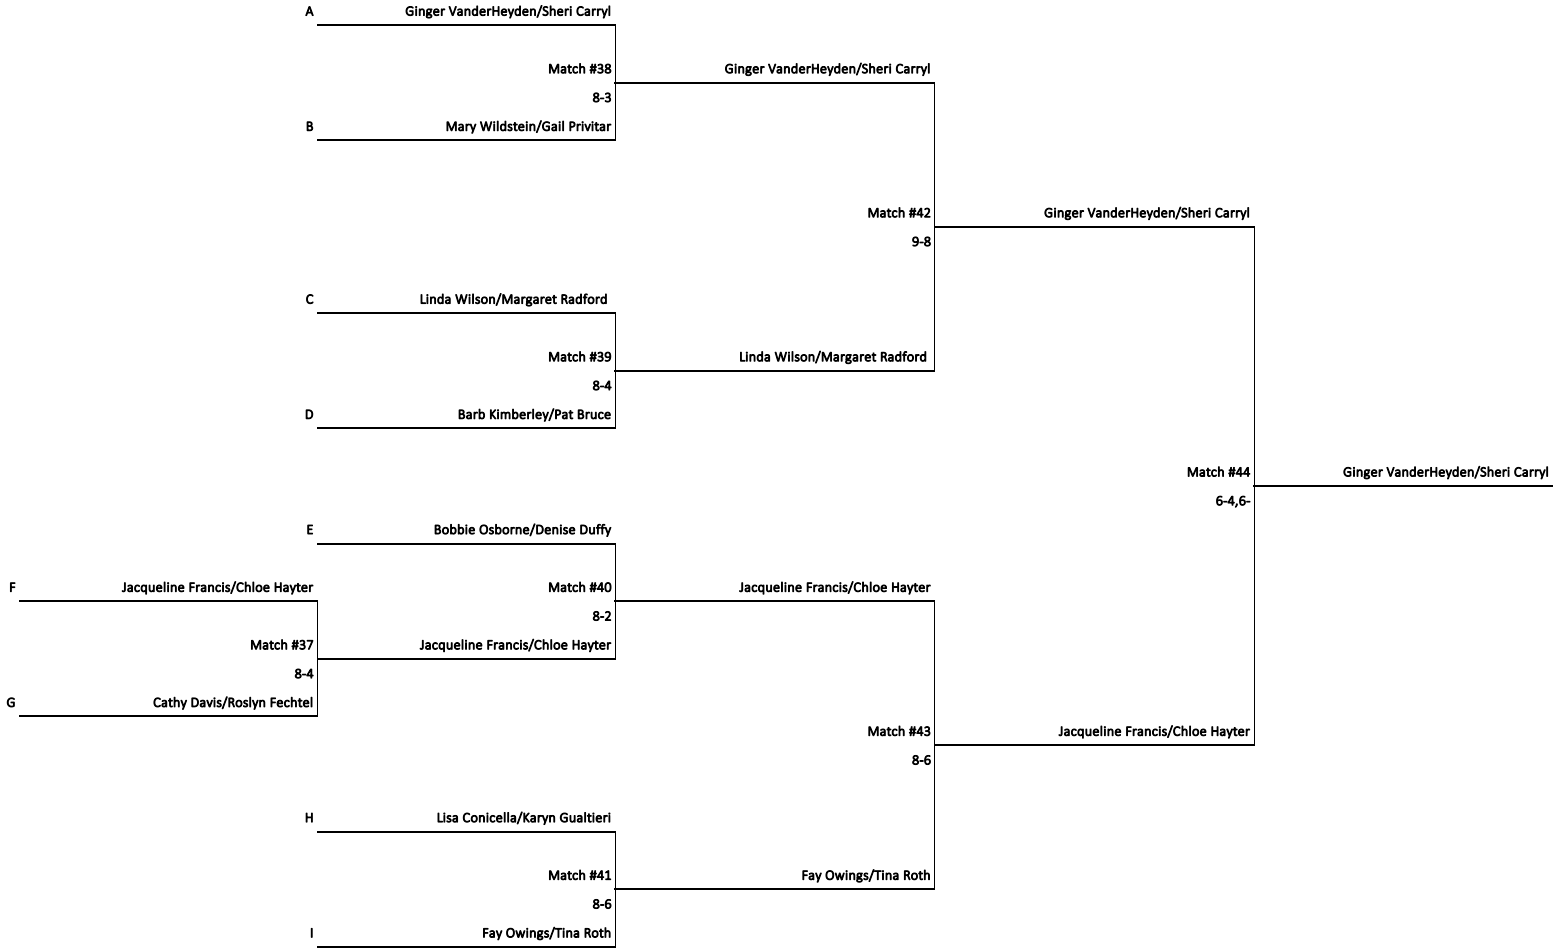

Women's Division IV Bracket

CONSOLATION BRACKET