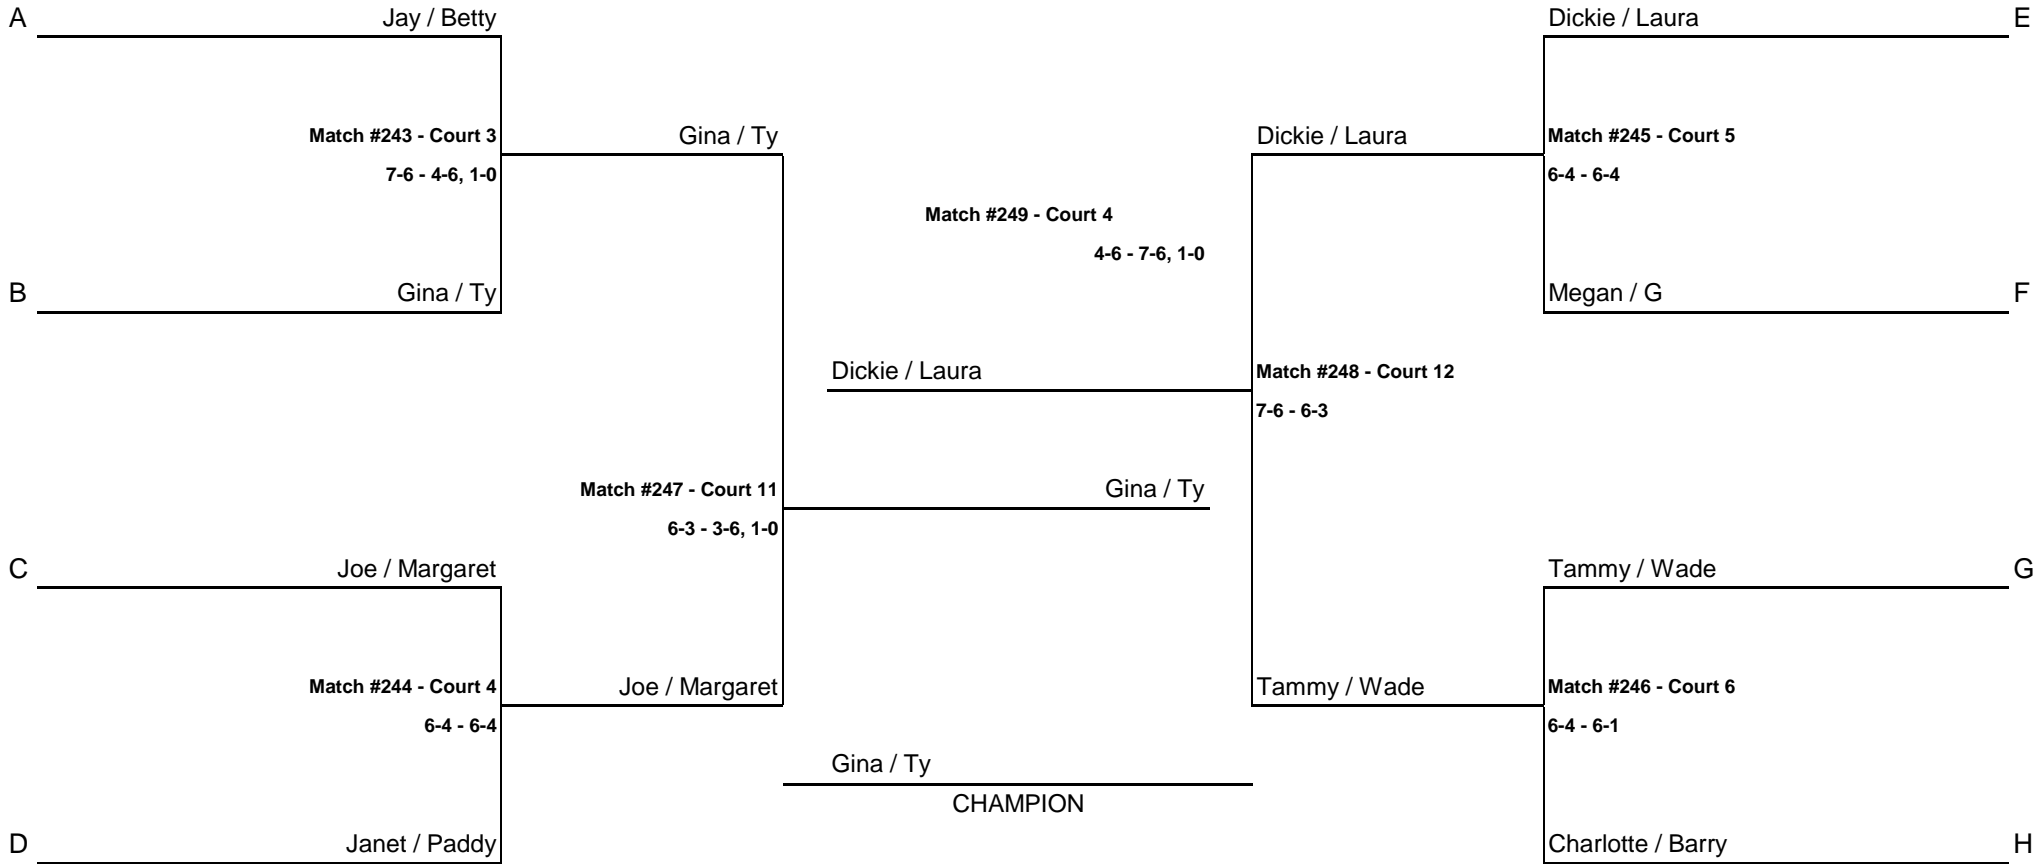

MIXED A DIVISION II BRACKET

CONSOLATION MATCH

CONSOLATION MATCH

CHAMPION