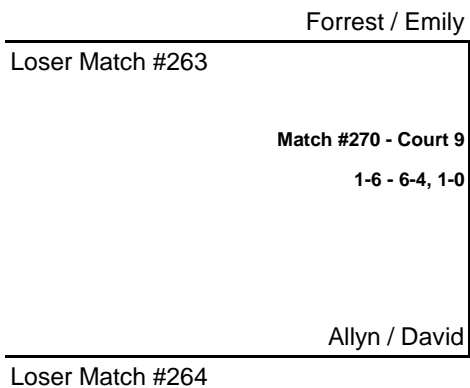

MIXED A DIVISION IV BRACKET

CONSOLATION MATCH

CONSOLATION MATCH

CHAMPION