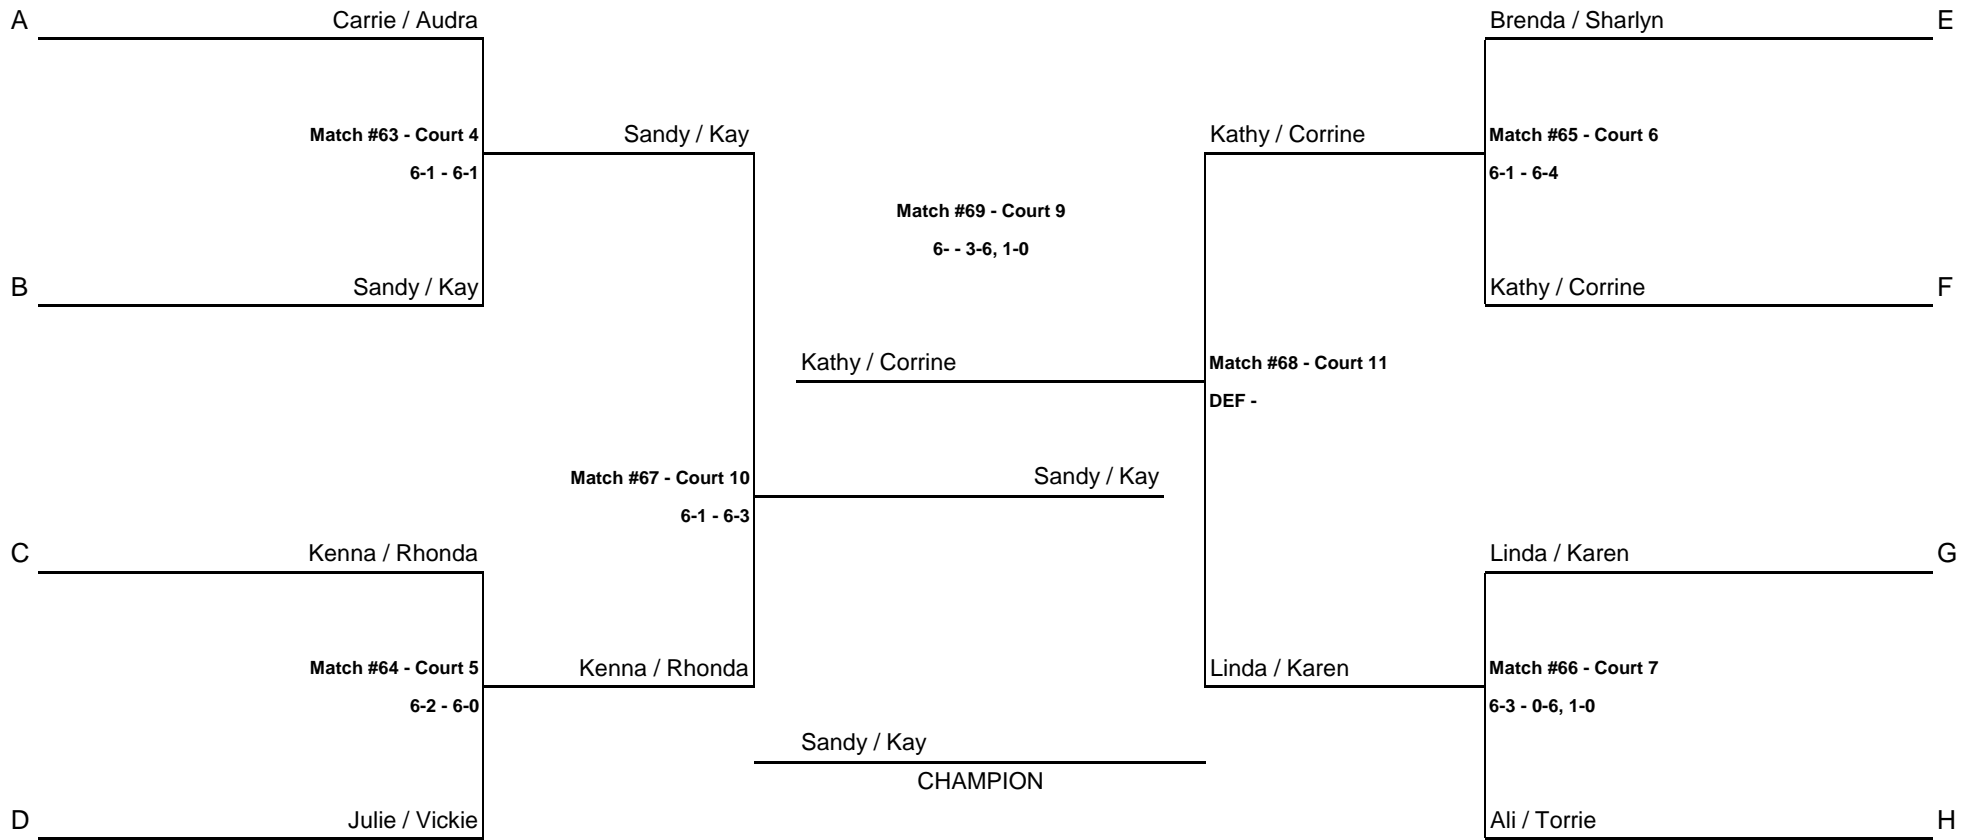

WOMENS A DIVISION IV BRACKET

CONSOLATION MATCH

CONSOLATION MATCH