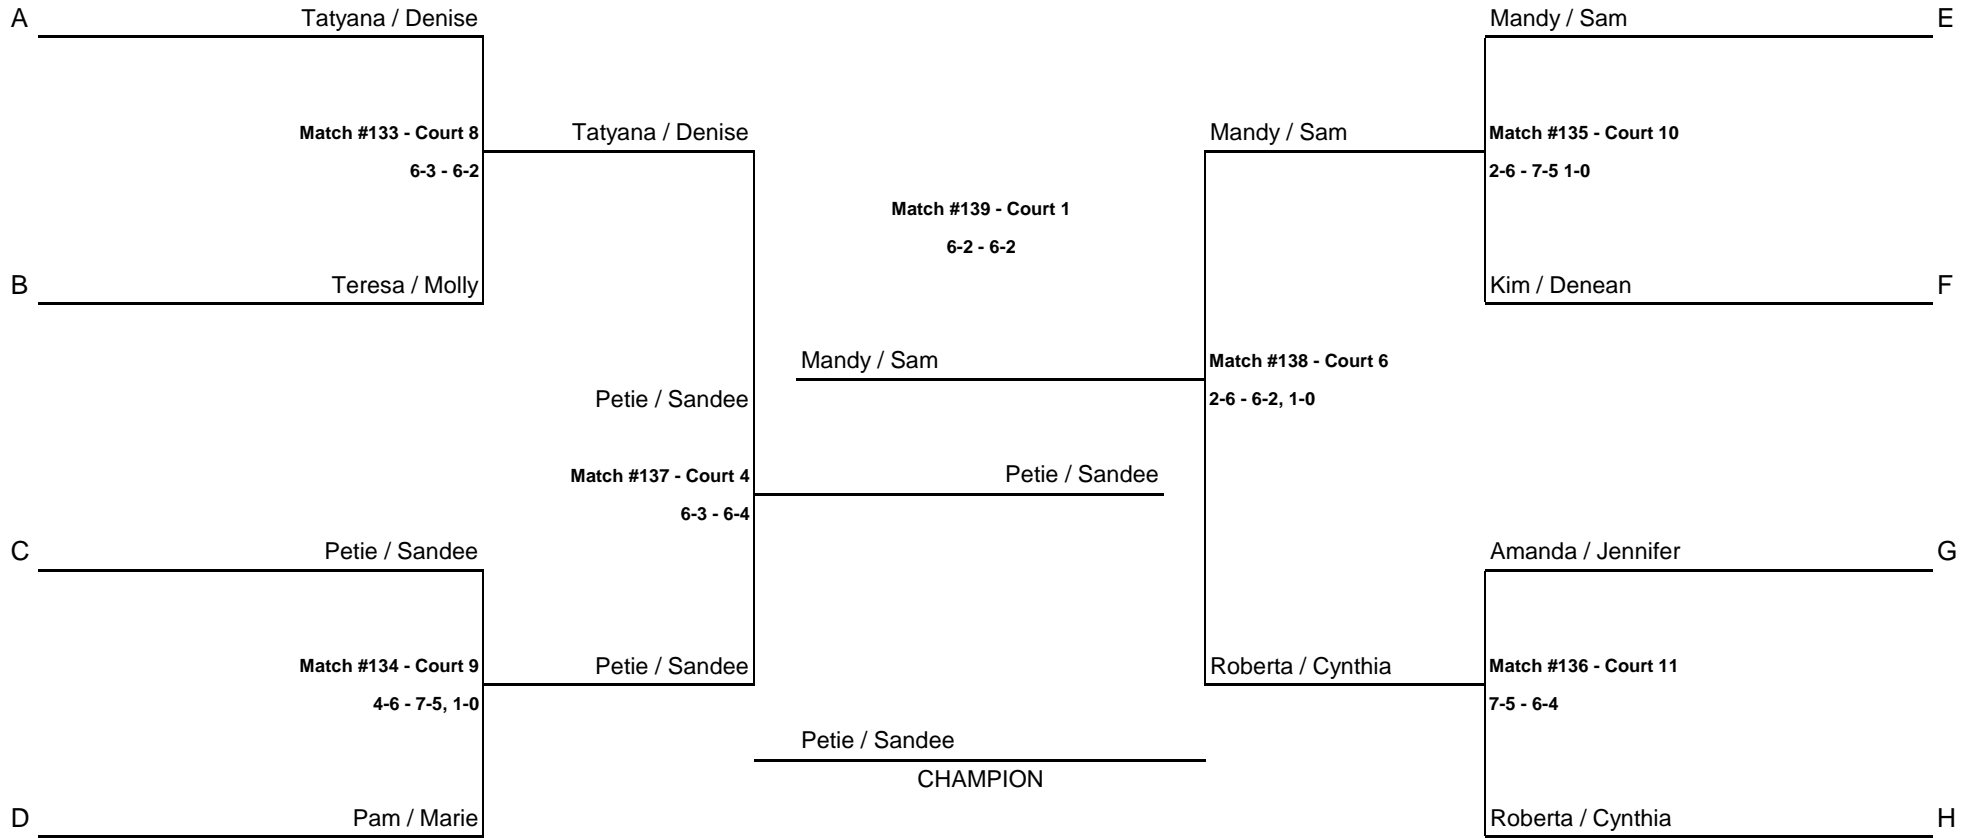

# WOMENS B DIVISION I BRACKET

CONSOLATION MATCH

CONSOLATION MATCH

CHAMPION

CHAMPION