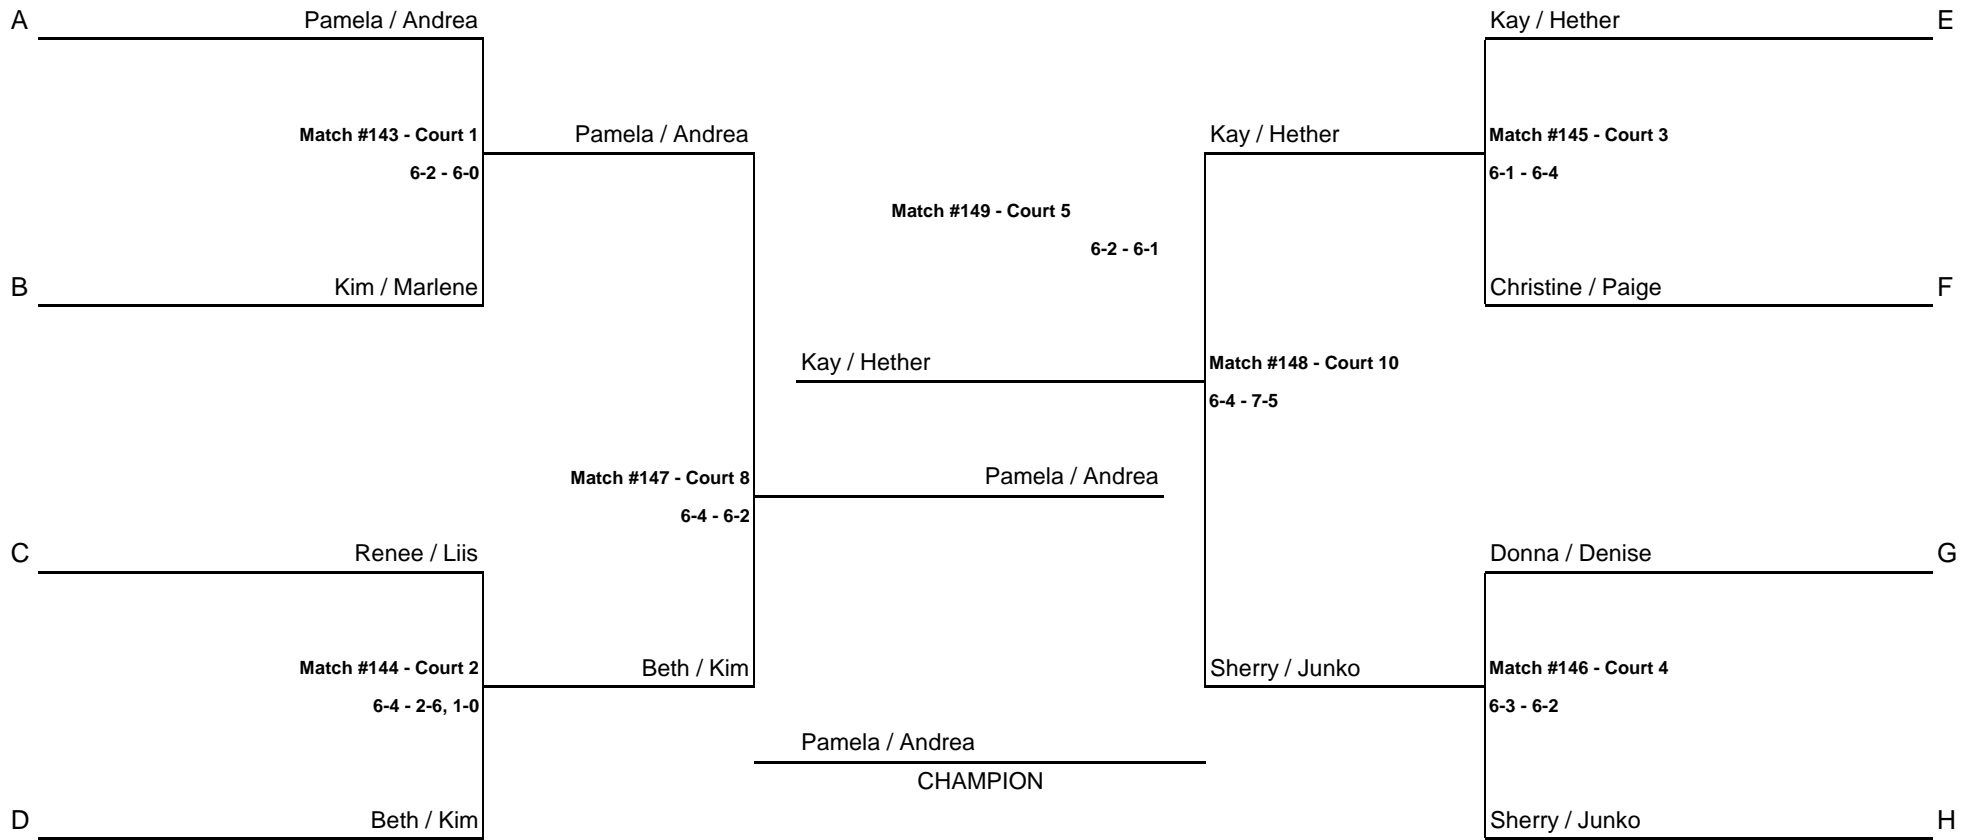

Womens B DIVISION II BRACKET

CONSOLATION MATCH

CONSOLATION MATCH

CHAMPION