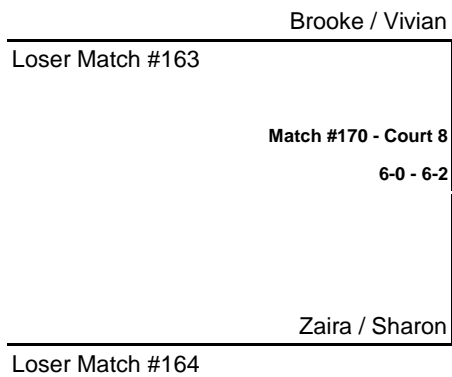

Womens B DIVISION IV BRACKET

CONSOLATION MATCH

CONSOLATION MATCH

CHAMPION

Loser Match #166