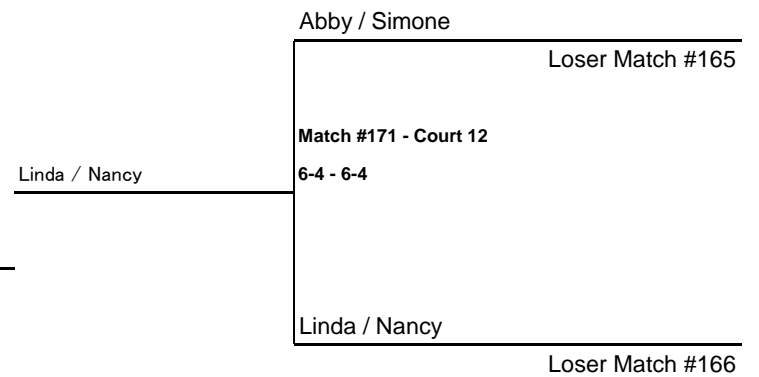

Womens B DIVISION IV BRACKET

CONSOLATION MATCH

CONSOLATION MATCH

CHAMPION

Loser Match #166