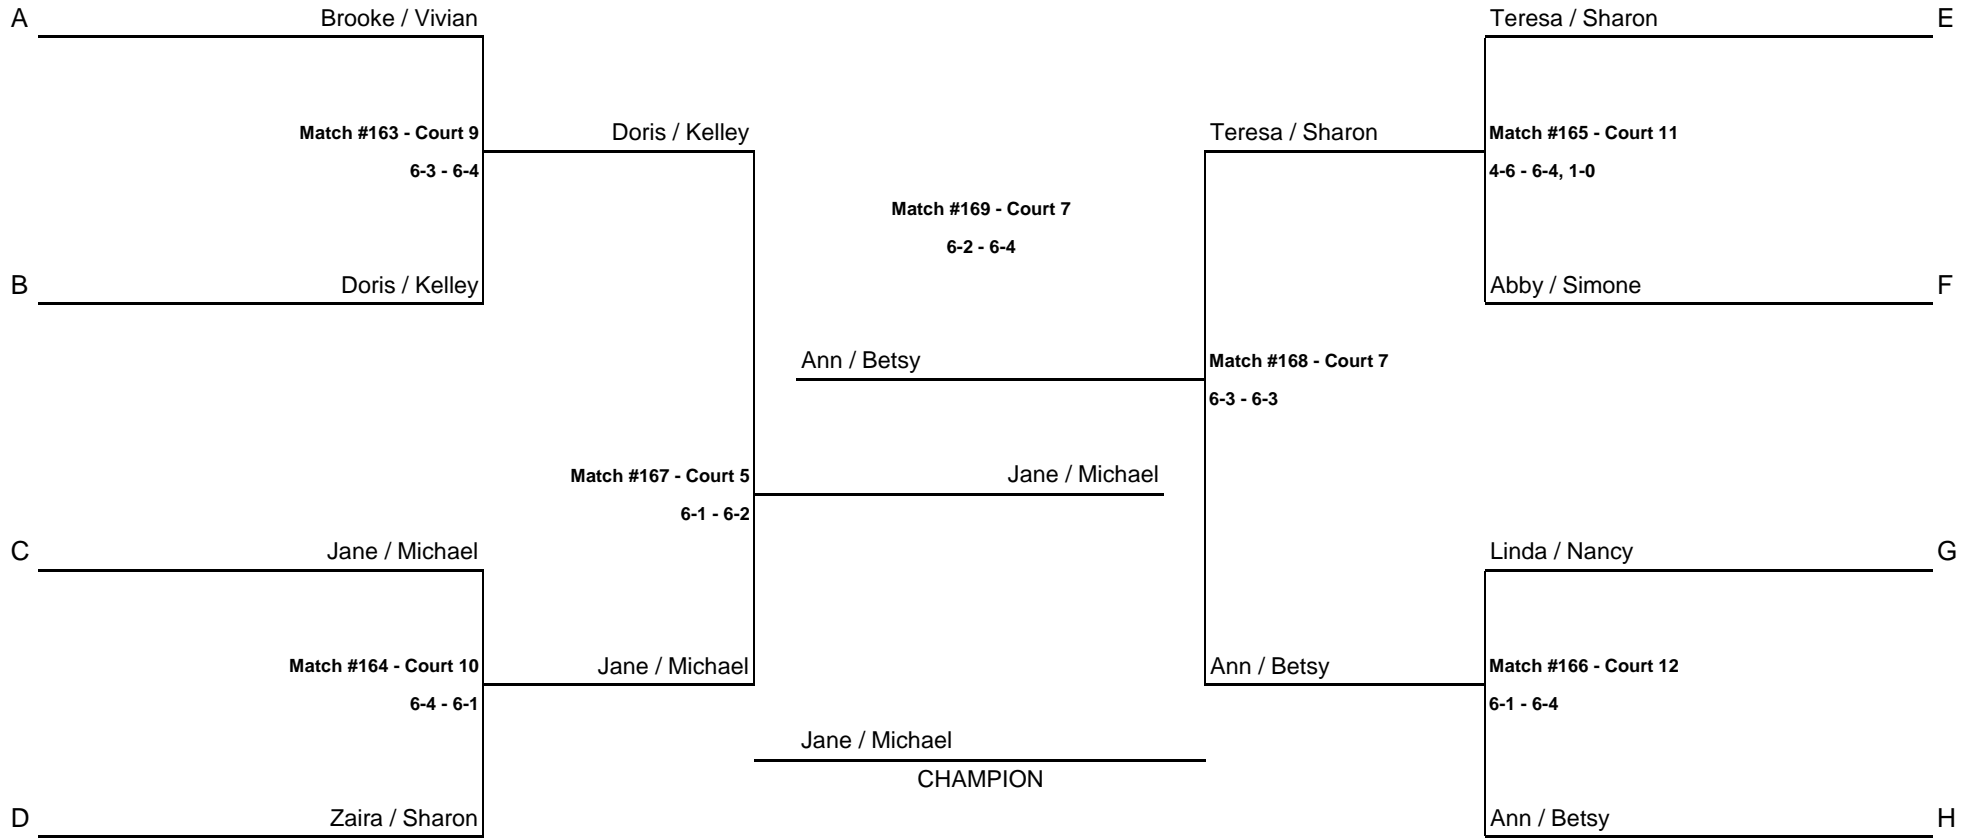

Womens B DIVISION IV BRACKET

CONSOLATION MATCH

CONSOLATION MATCH

CHAMPION

Loser Match #166