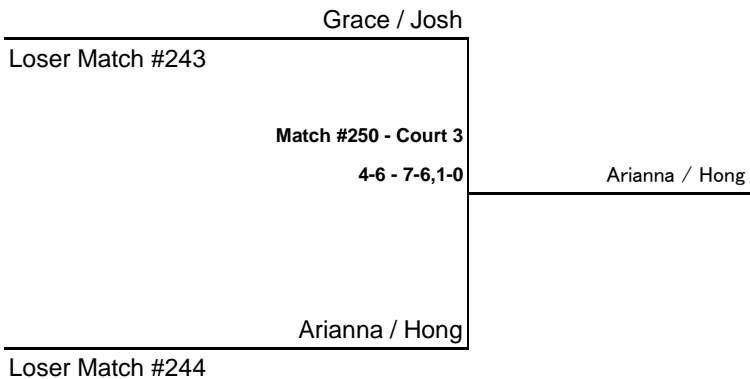

MIXED DIVISION II BRACKET

CONSOLATION MATCH

CONSOLATION MATCH