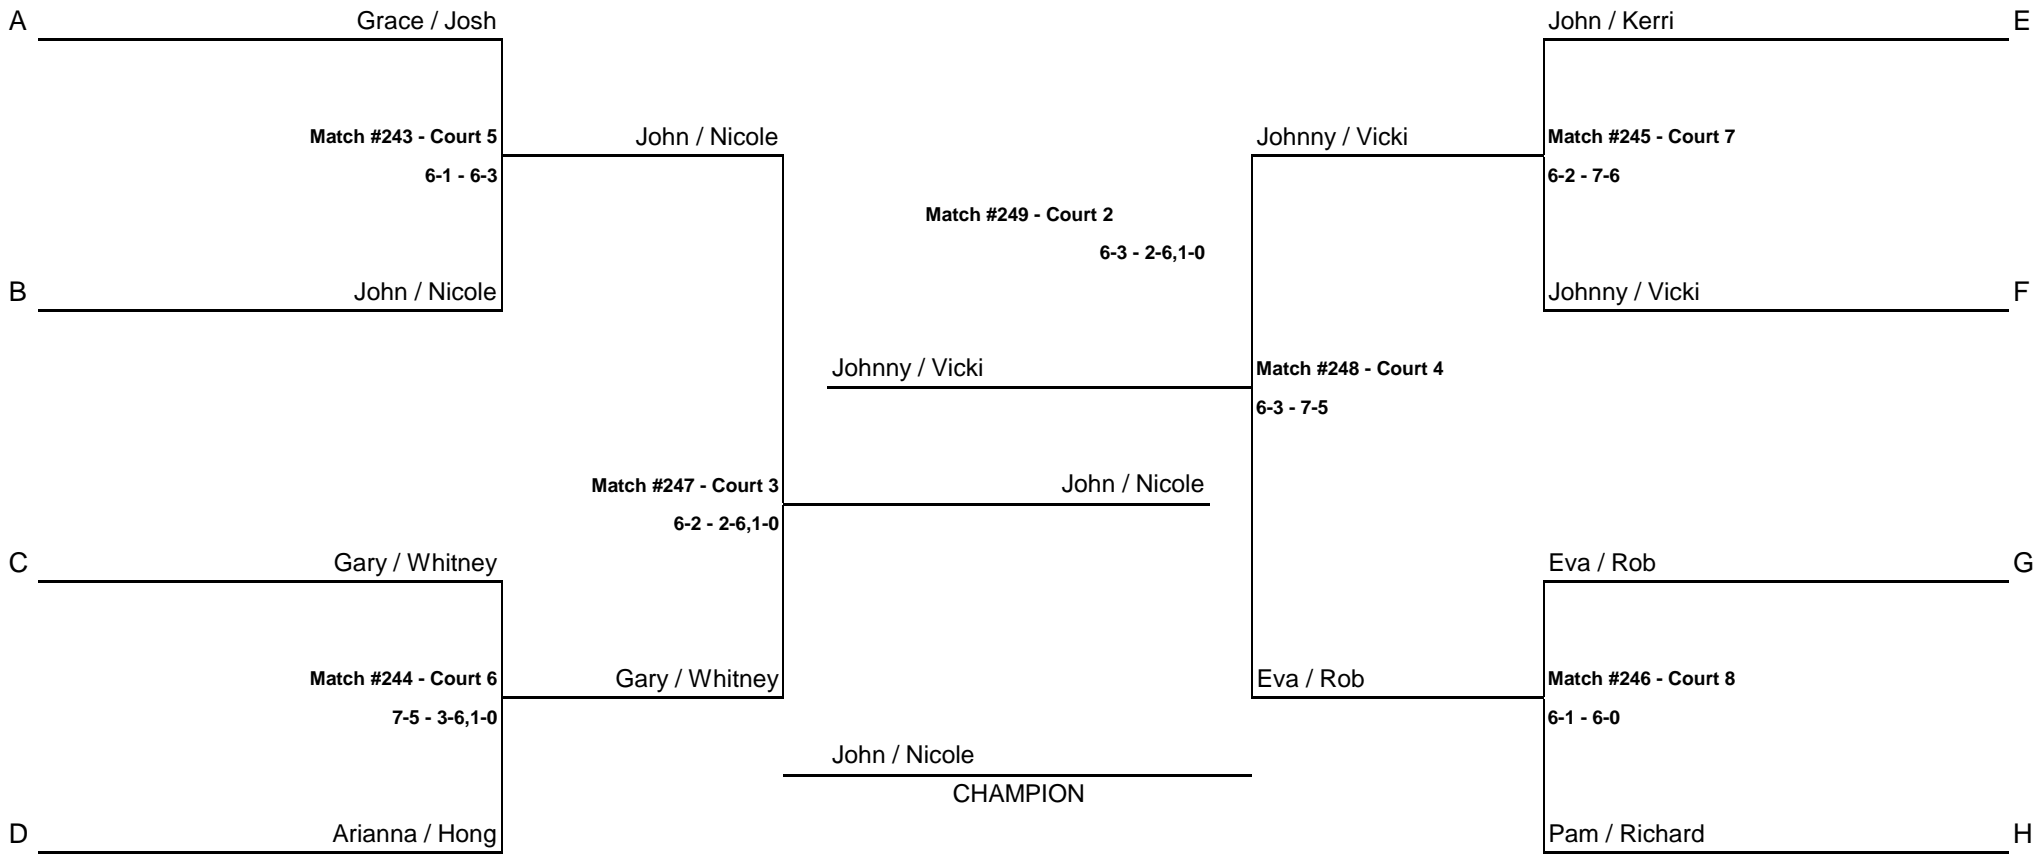

MIXED DIVISION II BRACKET

CONSOLATION MATCH

CONSOLATION MATCH