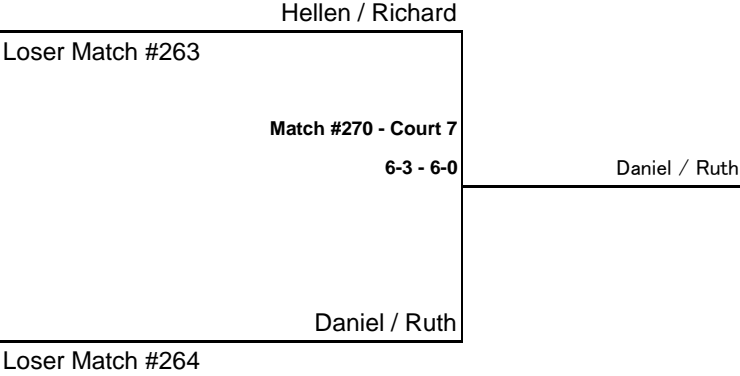

MIXED DIVISION IV BRACKET

CONSOLATION MATCH

CONSOLATION MATCH