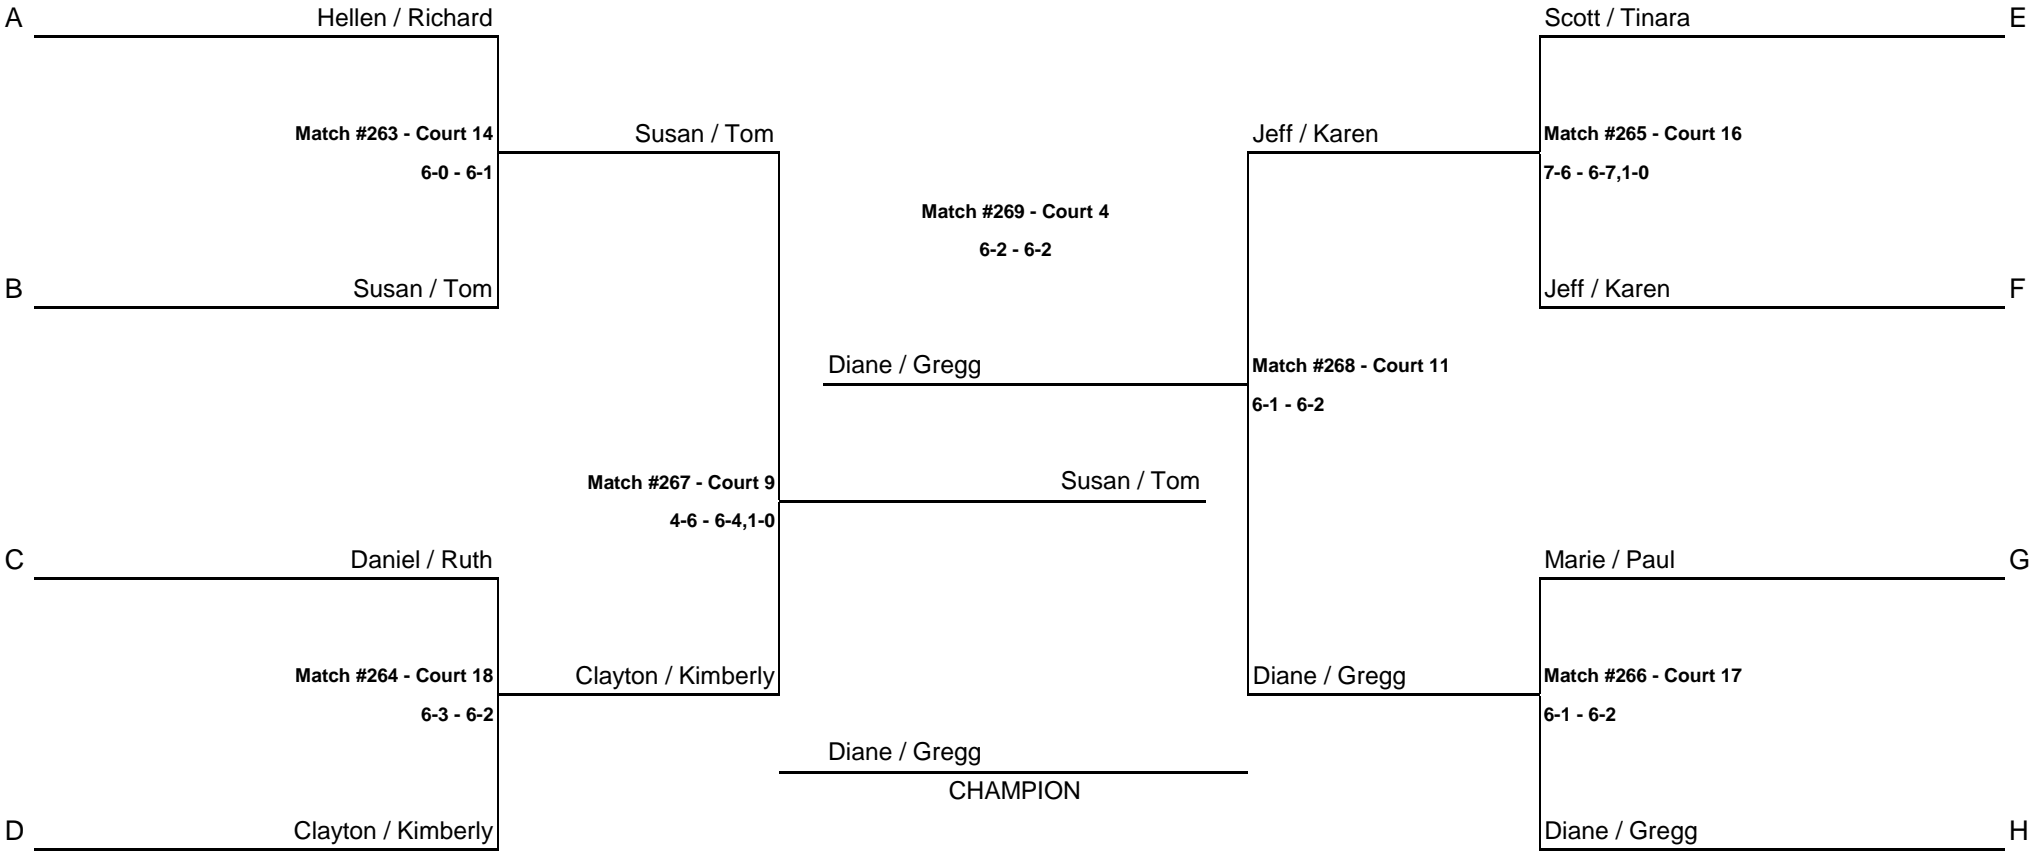

MIXED DIVISION IV BRACKET

CONSOLATION MATCH

CONSOLATION MATCH