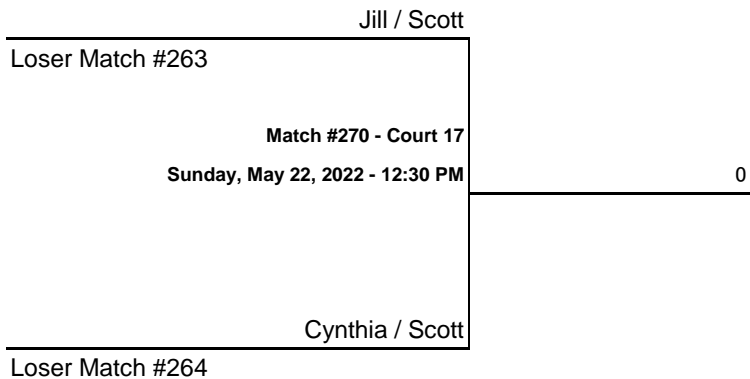

MIXED A DIVISION IV BRACKET

CONSOLATION MATCH

CONSOLATION MATCH