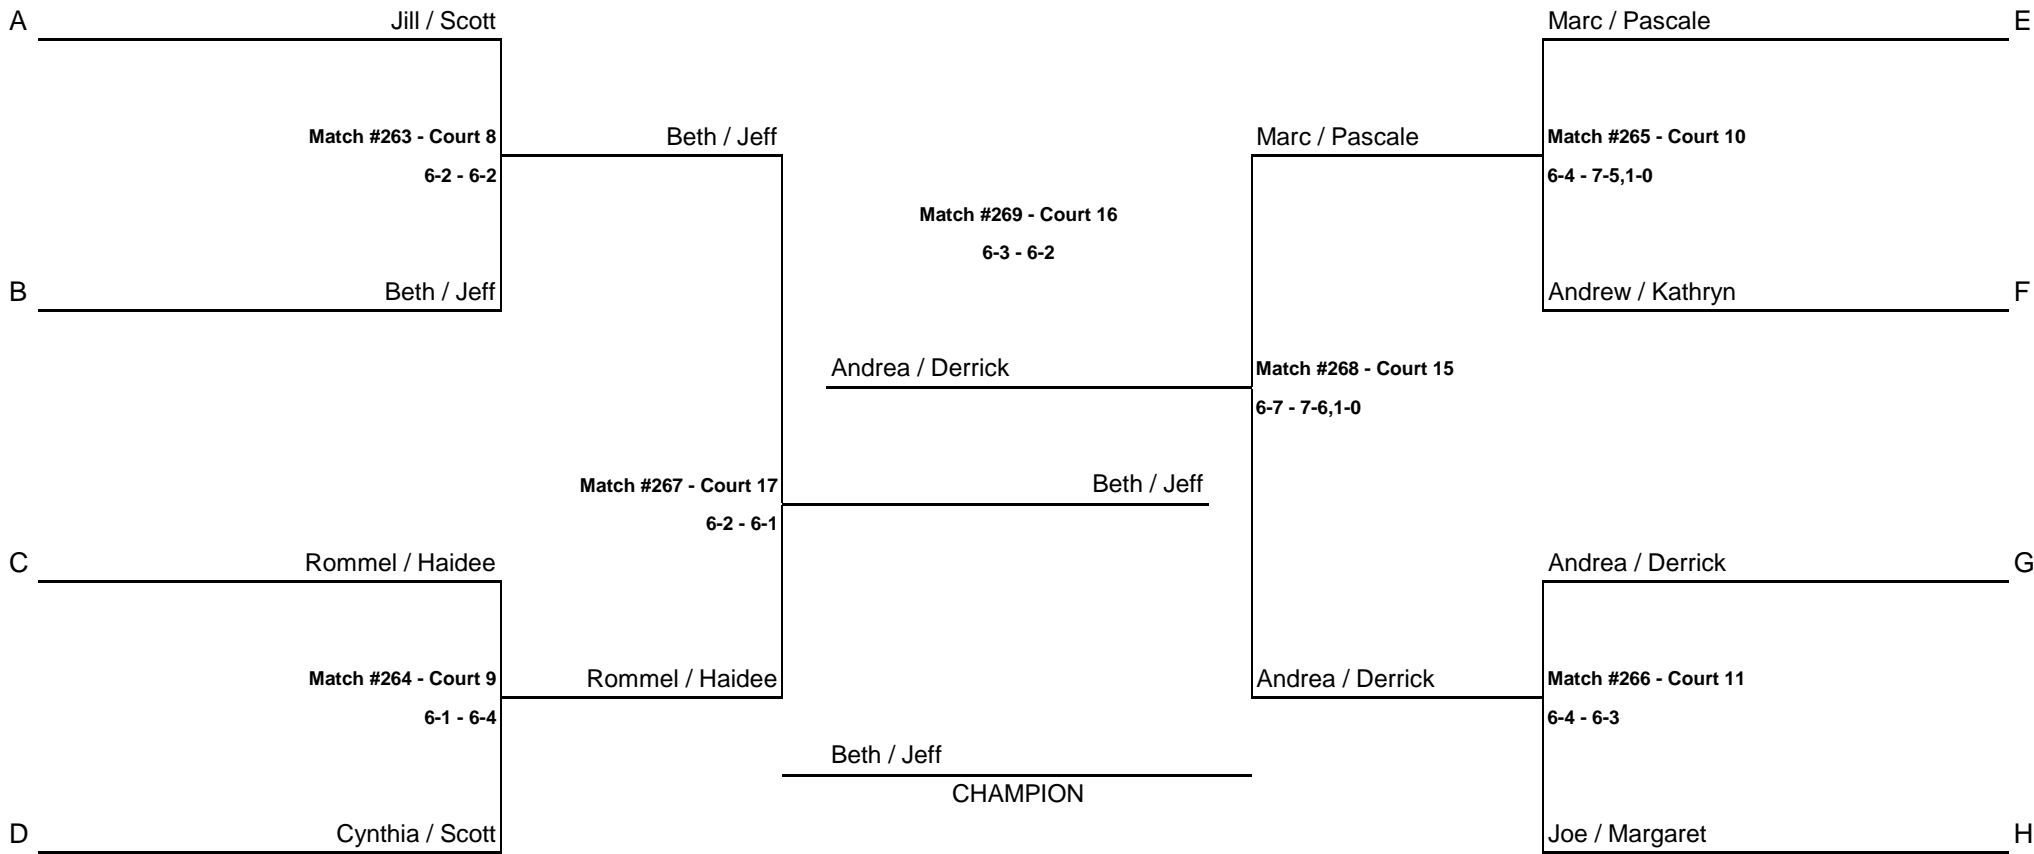

MIXED A DIVISION IV BRACKET

CONSOLATION MATCH

CONSOLATION MATCH