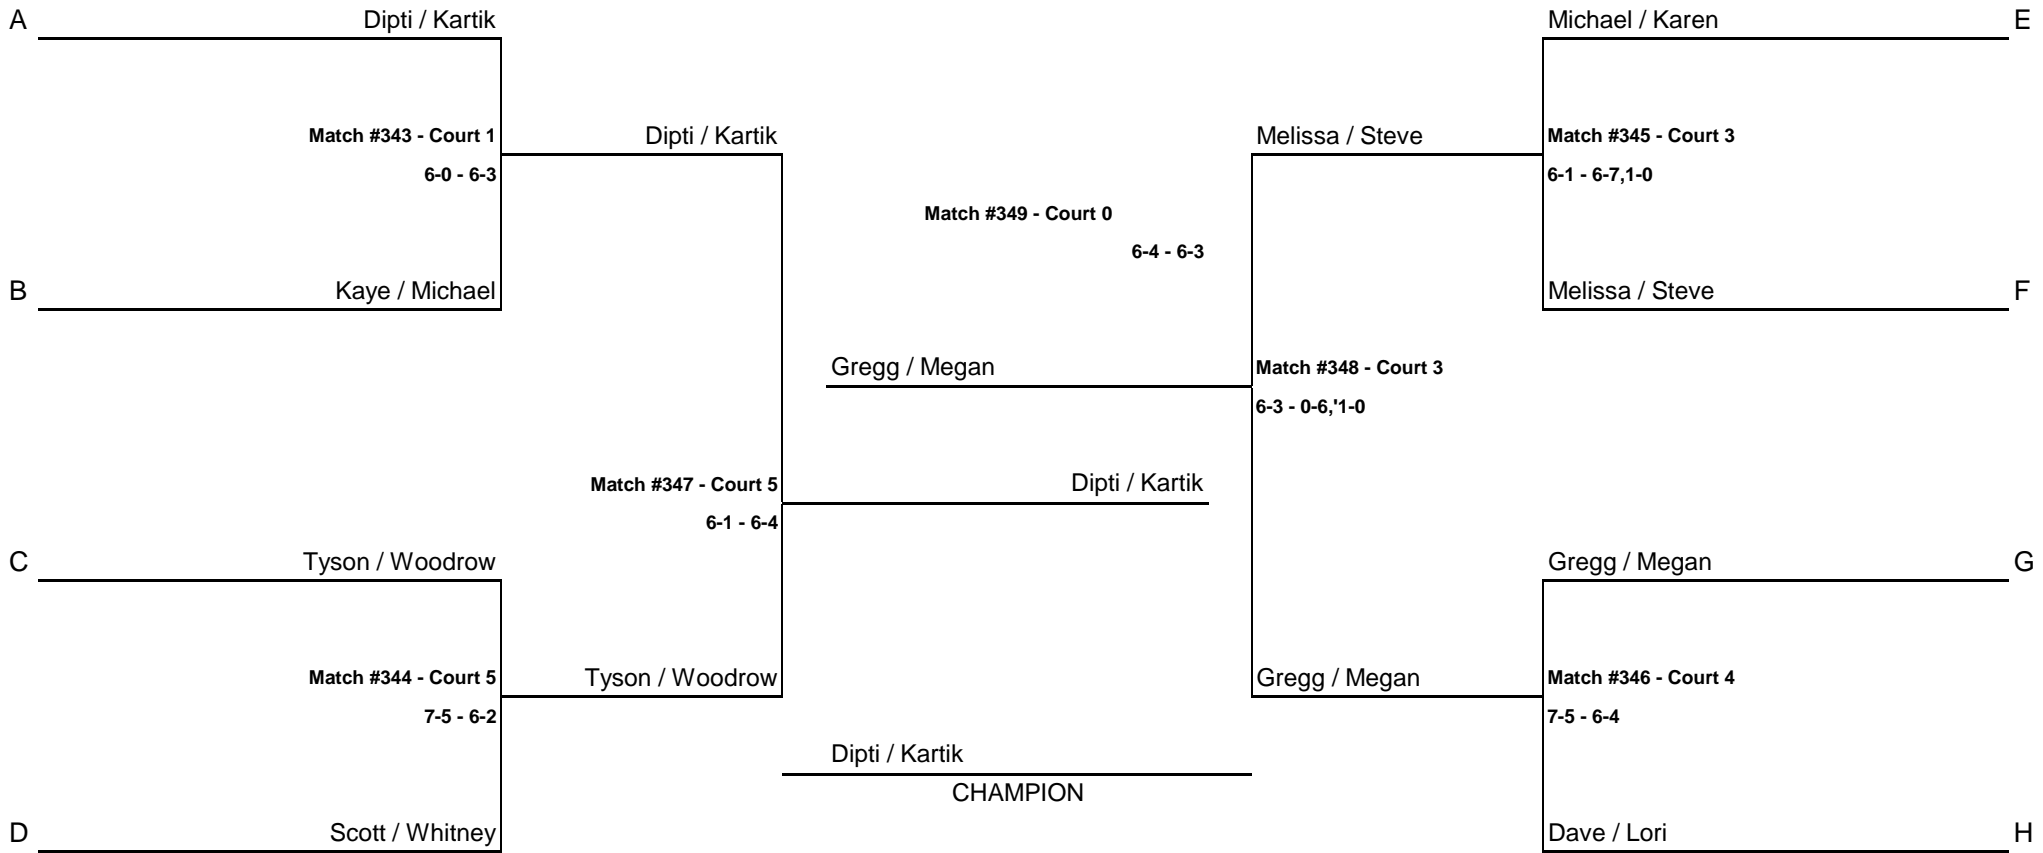

MIXED B DIVISION II BRACKET

CONSOLATION MATCH

CONSOLATION MATCH