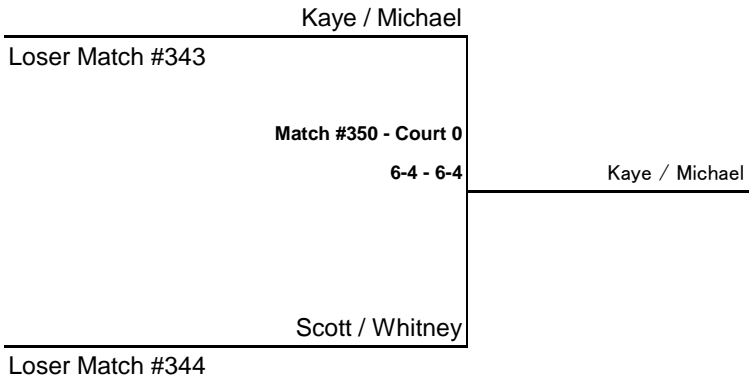

MIXED B DIVISION II BRACKET

CONSOLATION MATCH

CONSOLATION MATCH