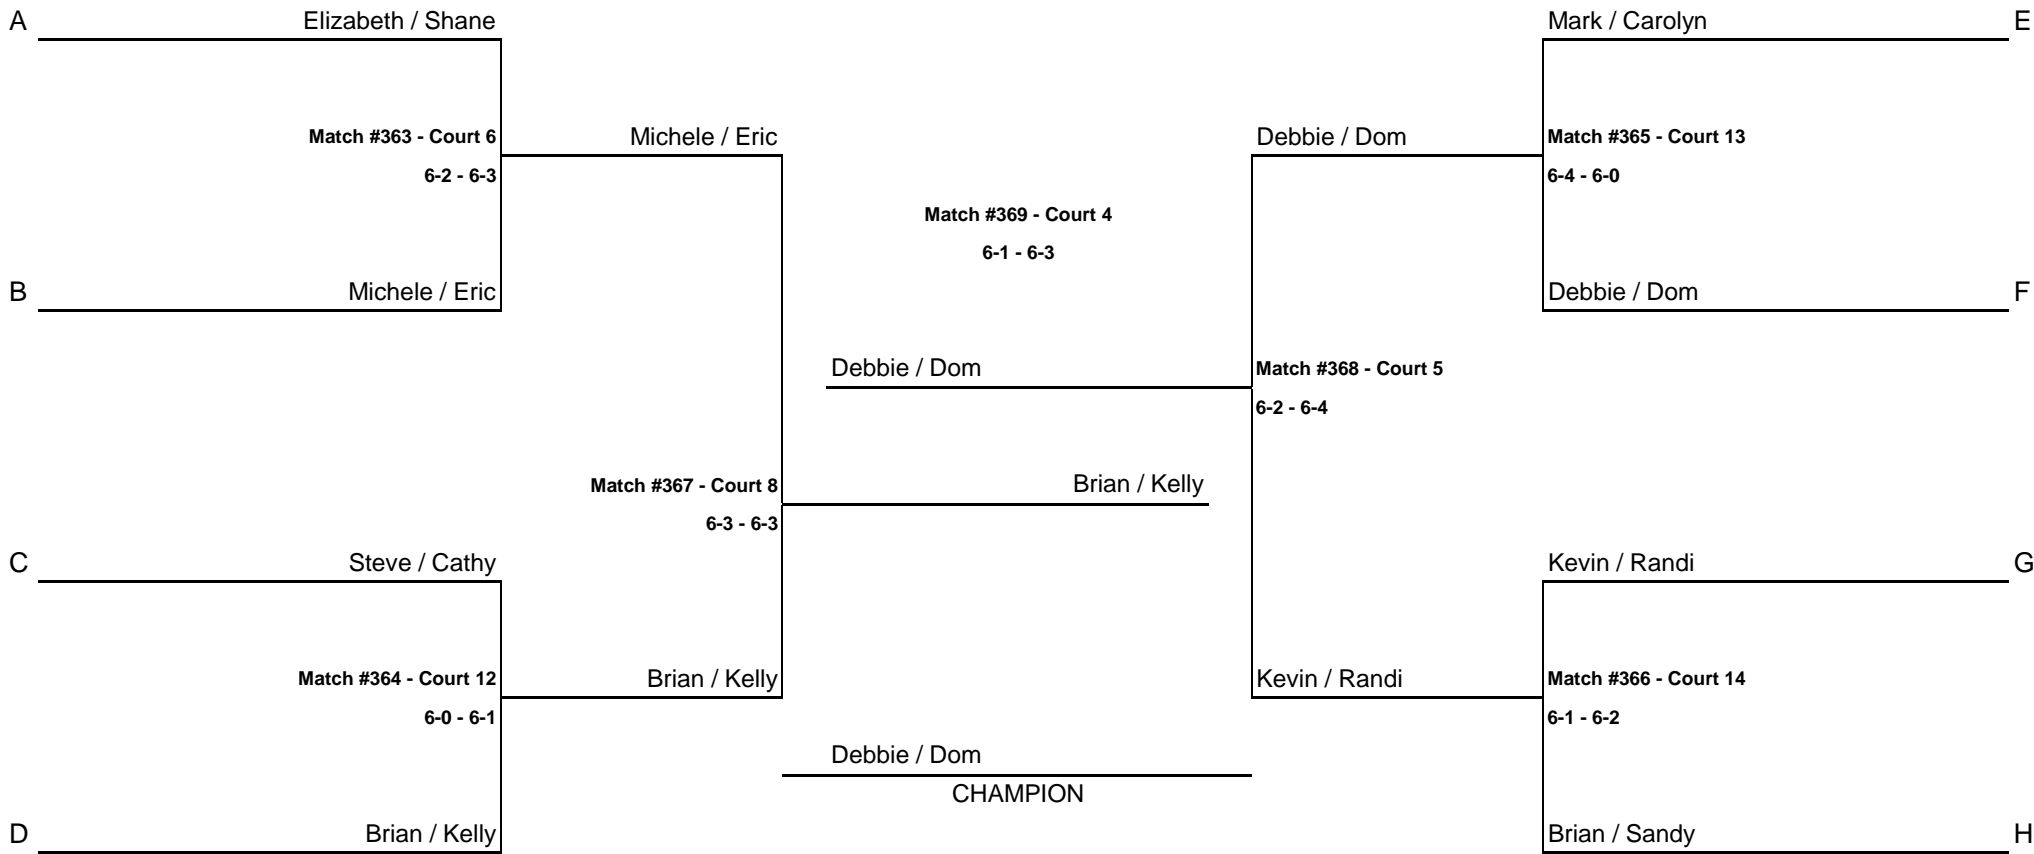

MIXED B DIVISION IV BRACKET

CONSOLATION MATCH

CONSOLATION MATCH