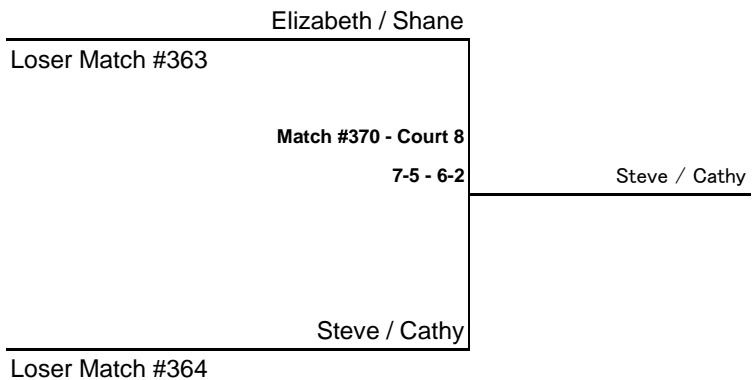

MIXED B DIVISION IV BRACKET

CONSOLATION MATCH

CONSOLATION MATCH