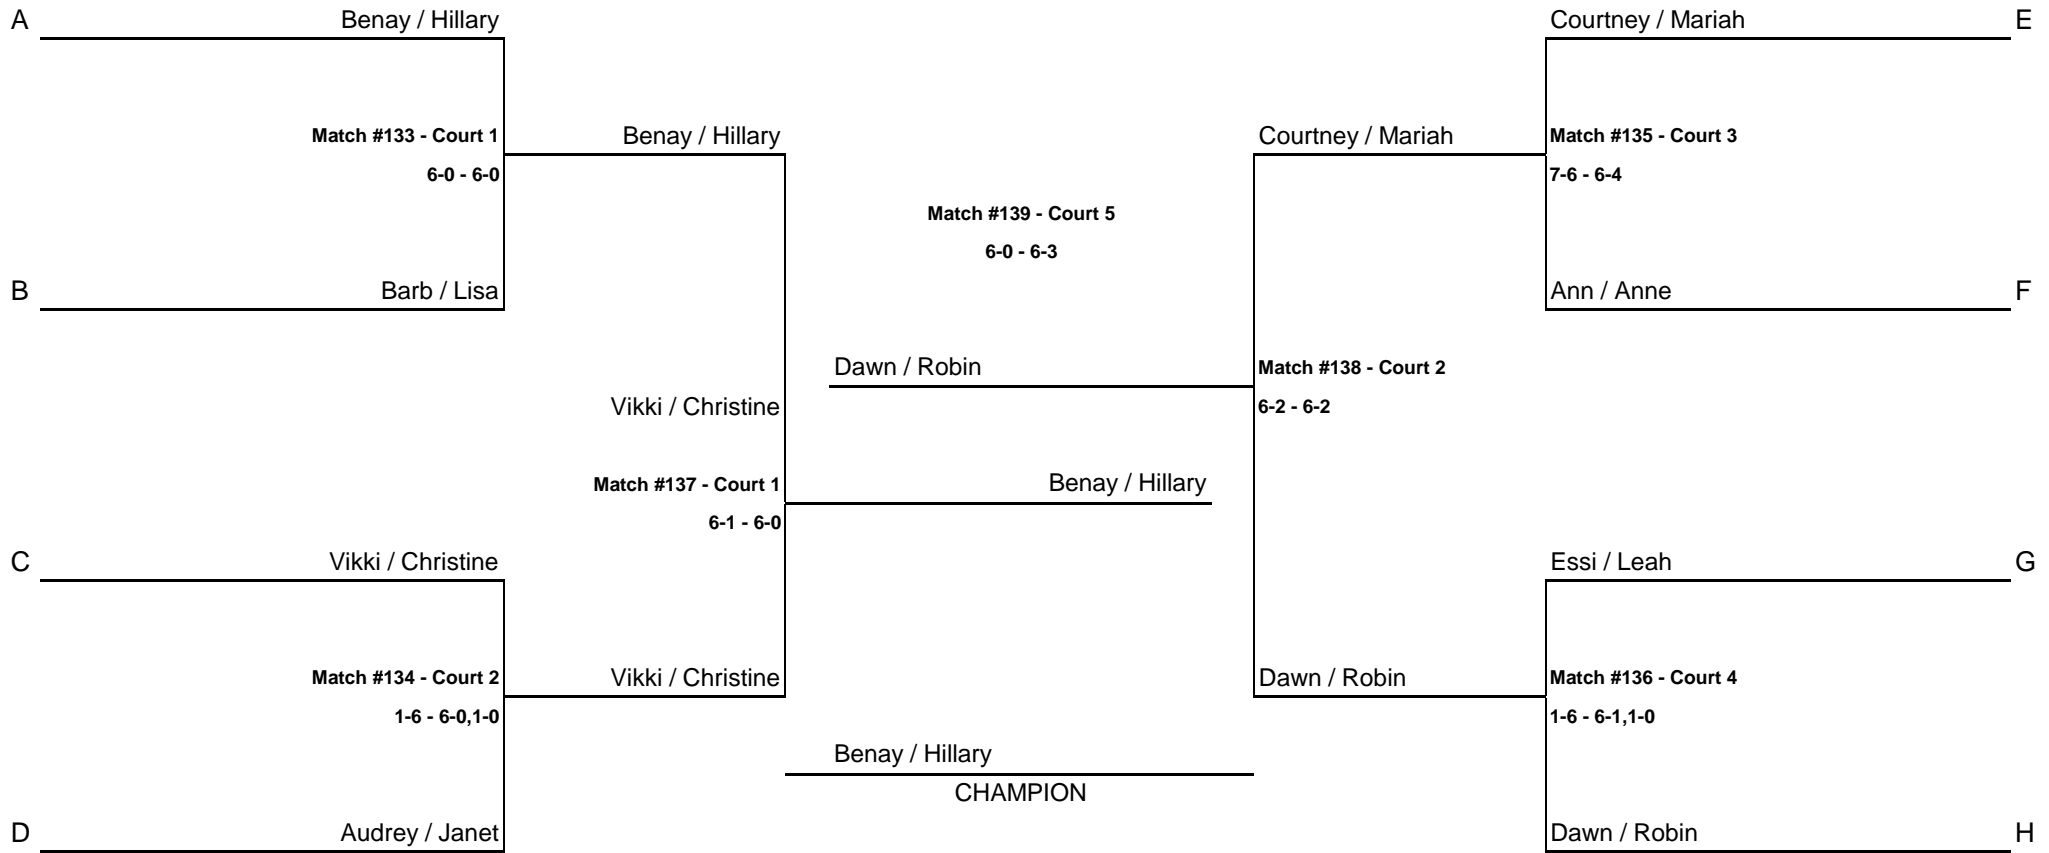

WOMENS DIVISION I BRACKET

CONSOLATION MATCH

CONSOLATION MATCH