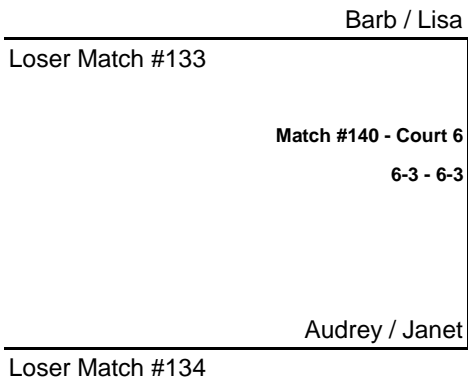

WOMENS DIVISION I BRACKET

CONSOLATION MATCH

CONSOLATION MATCH