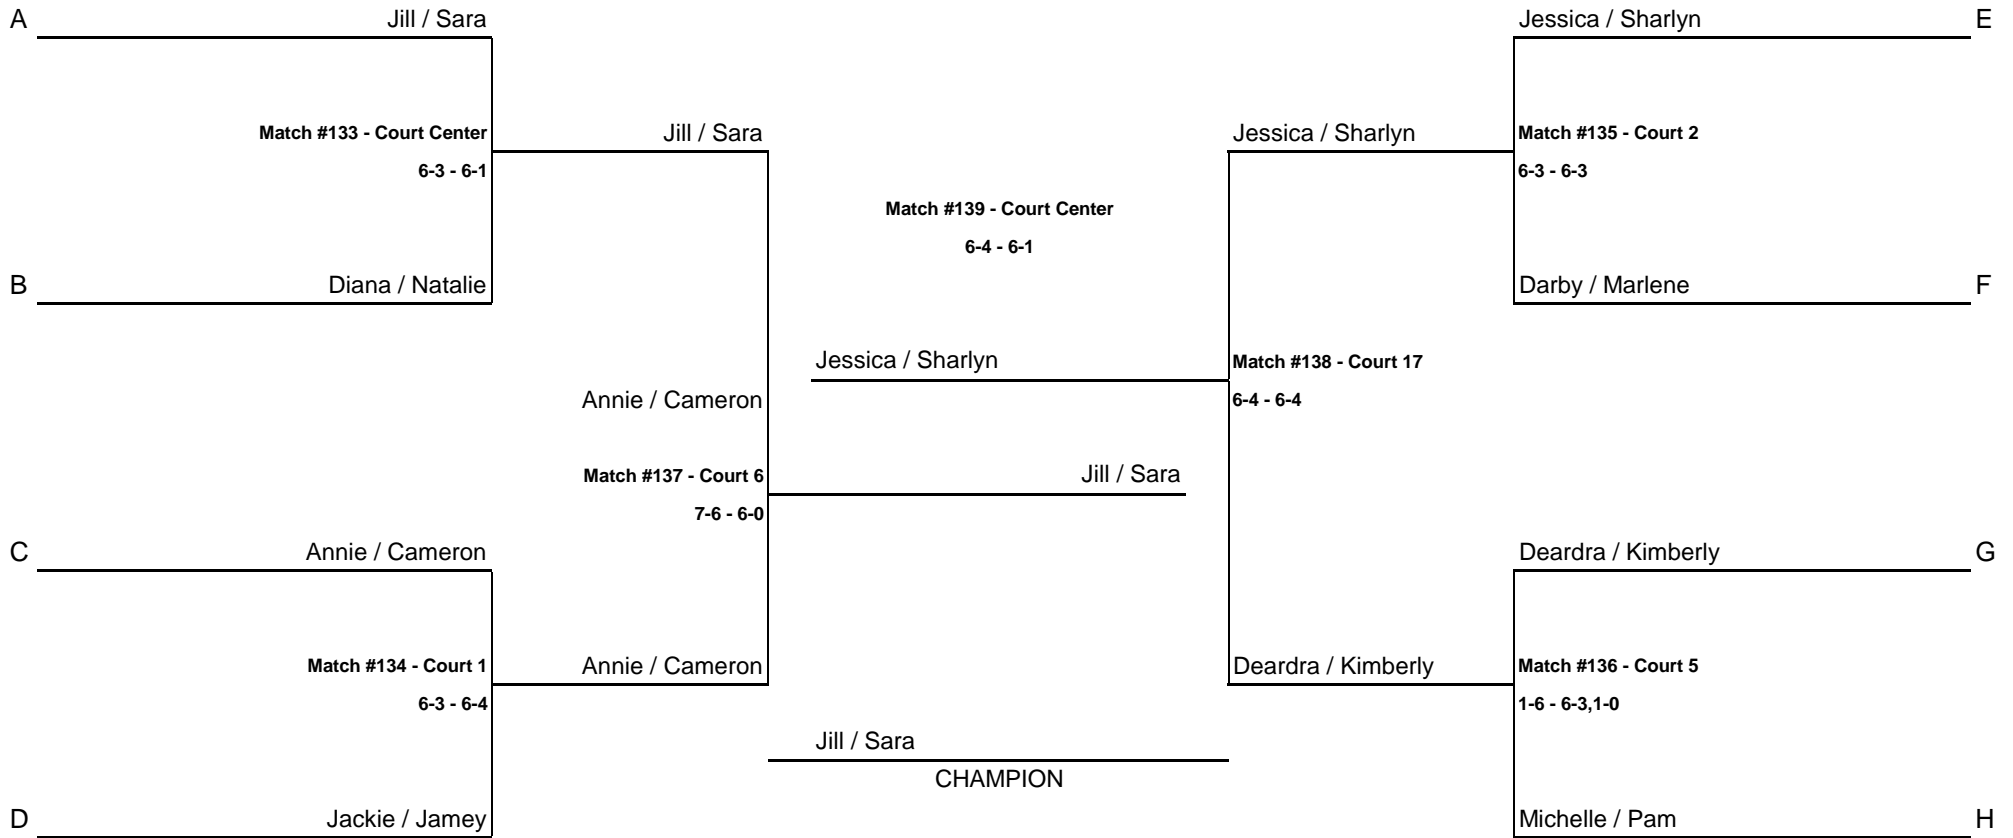

# WOMENS B DIVISION I BRACKET

CONSOLATION MATCH

CONSOLATION MATCH