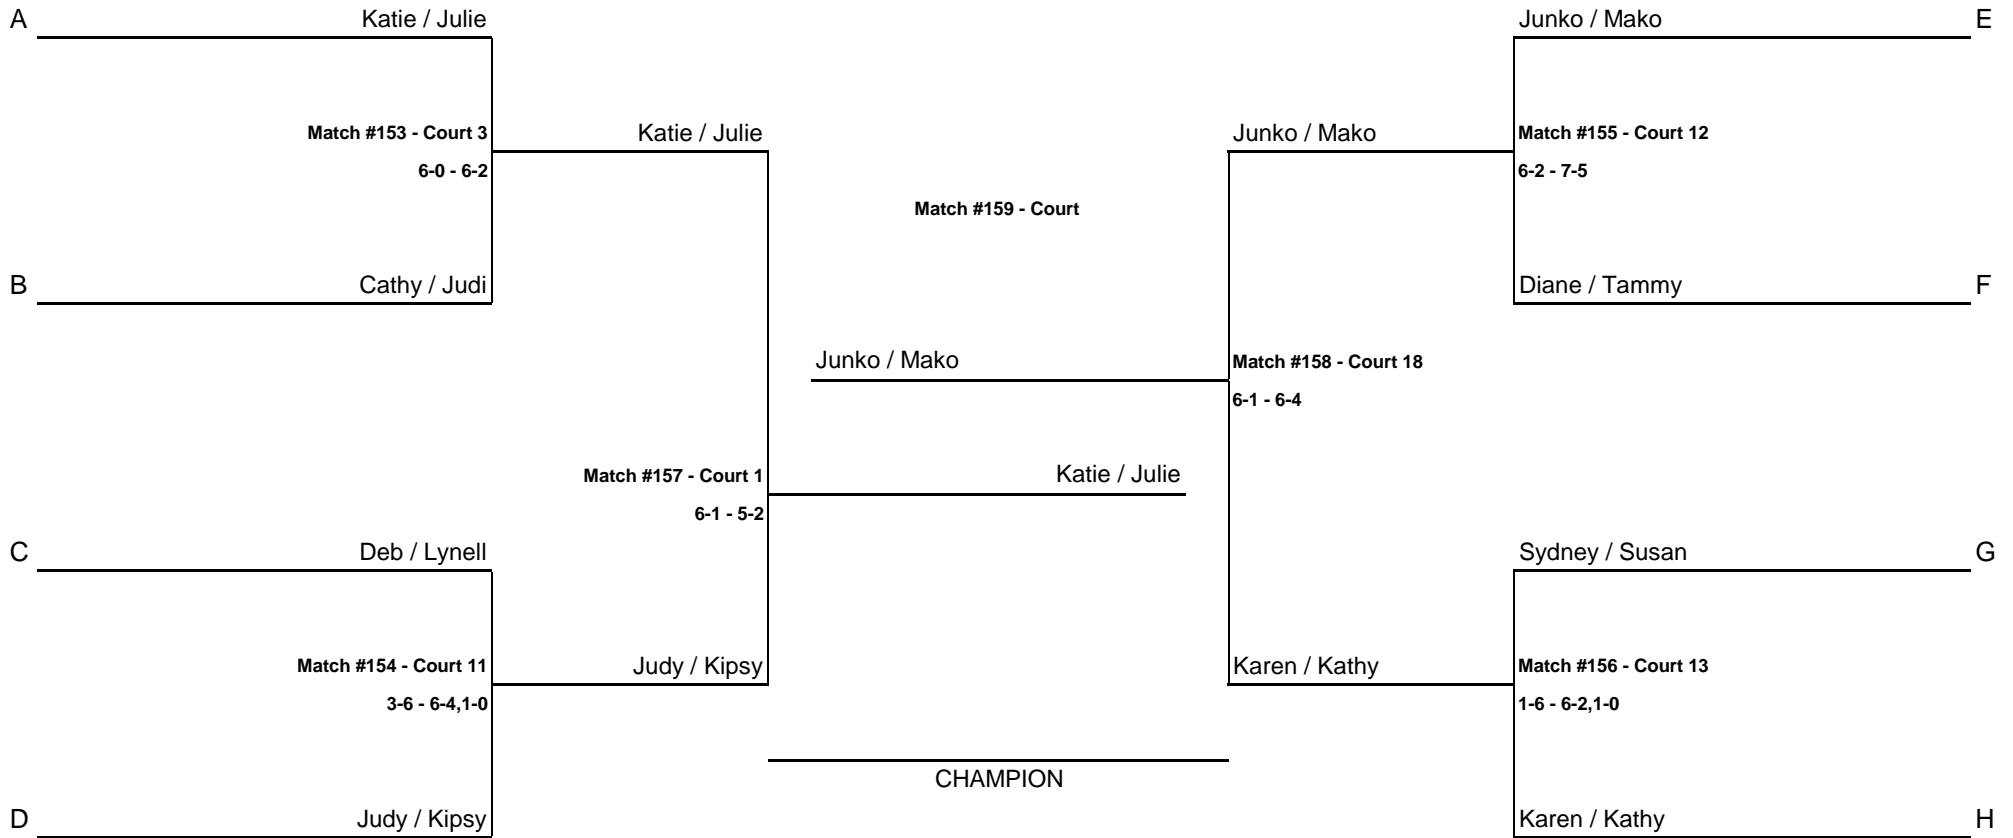

# Womens B DIVISION III BRACKET

## CONSOLATION MATCH