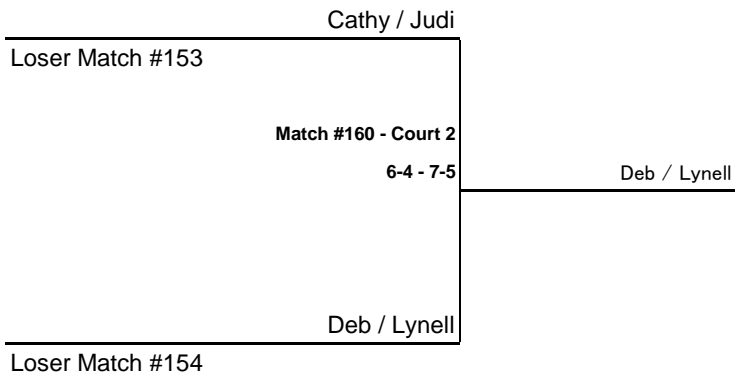

# Womens B DIVISION III BRACKET

## CONSOLATION MATCH