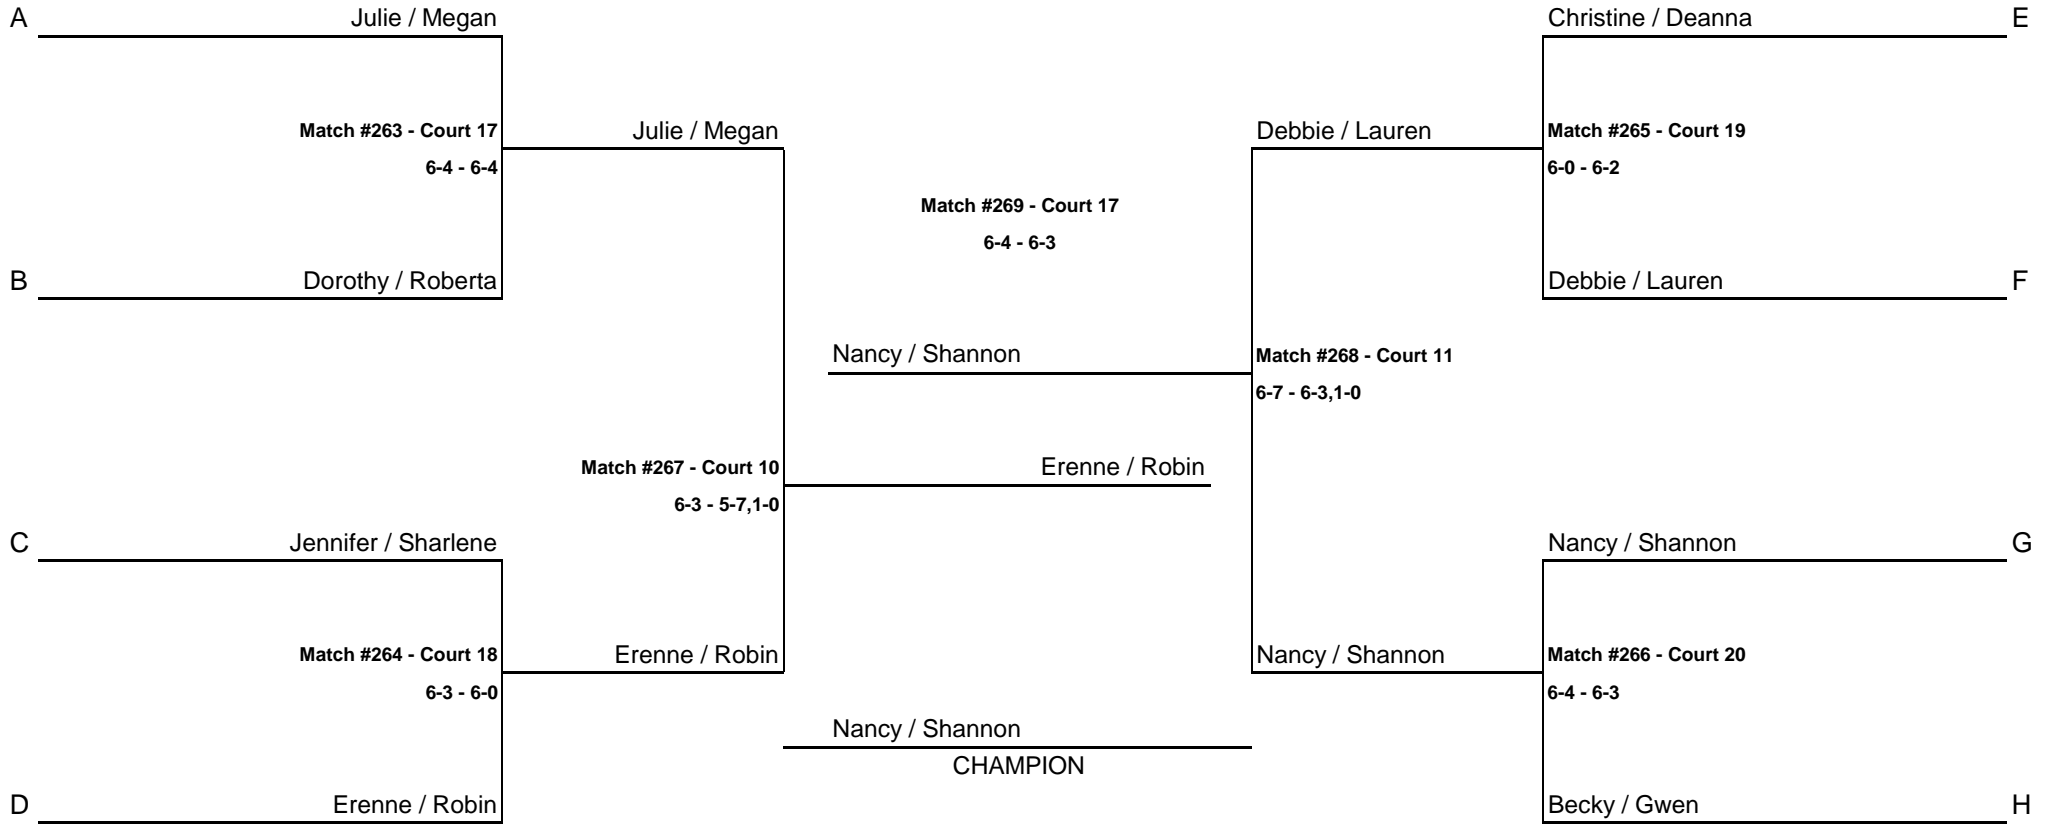

# WOMENS C DIVISION IV BRACKET

## CONSOLATION MATCH