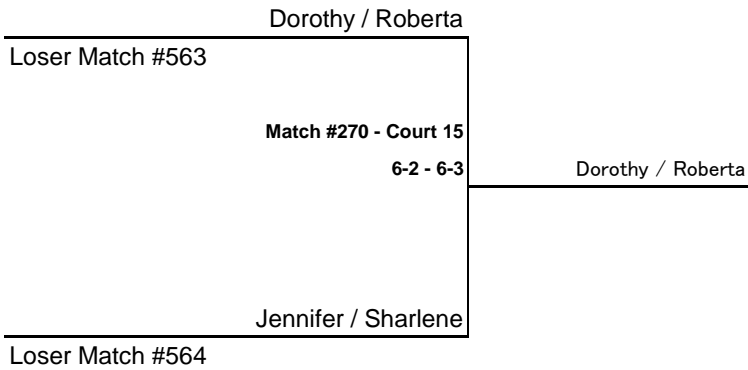

# WOMENS C DIVISION IV BRACKET

## CONSOLATION MATCH