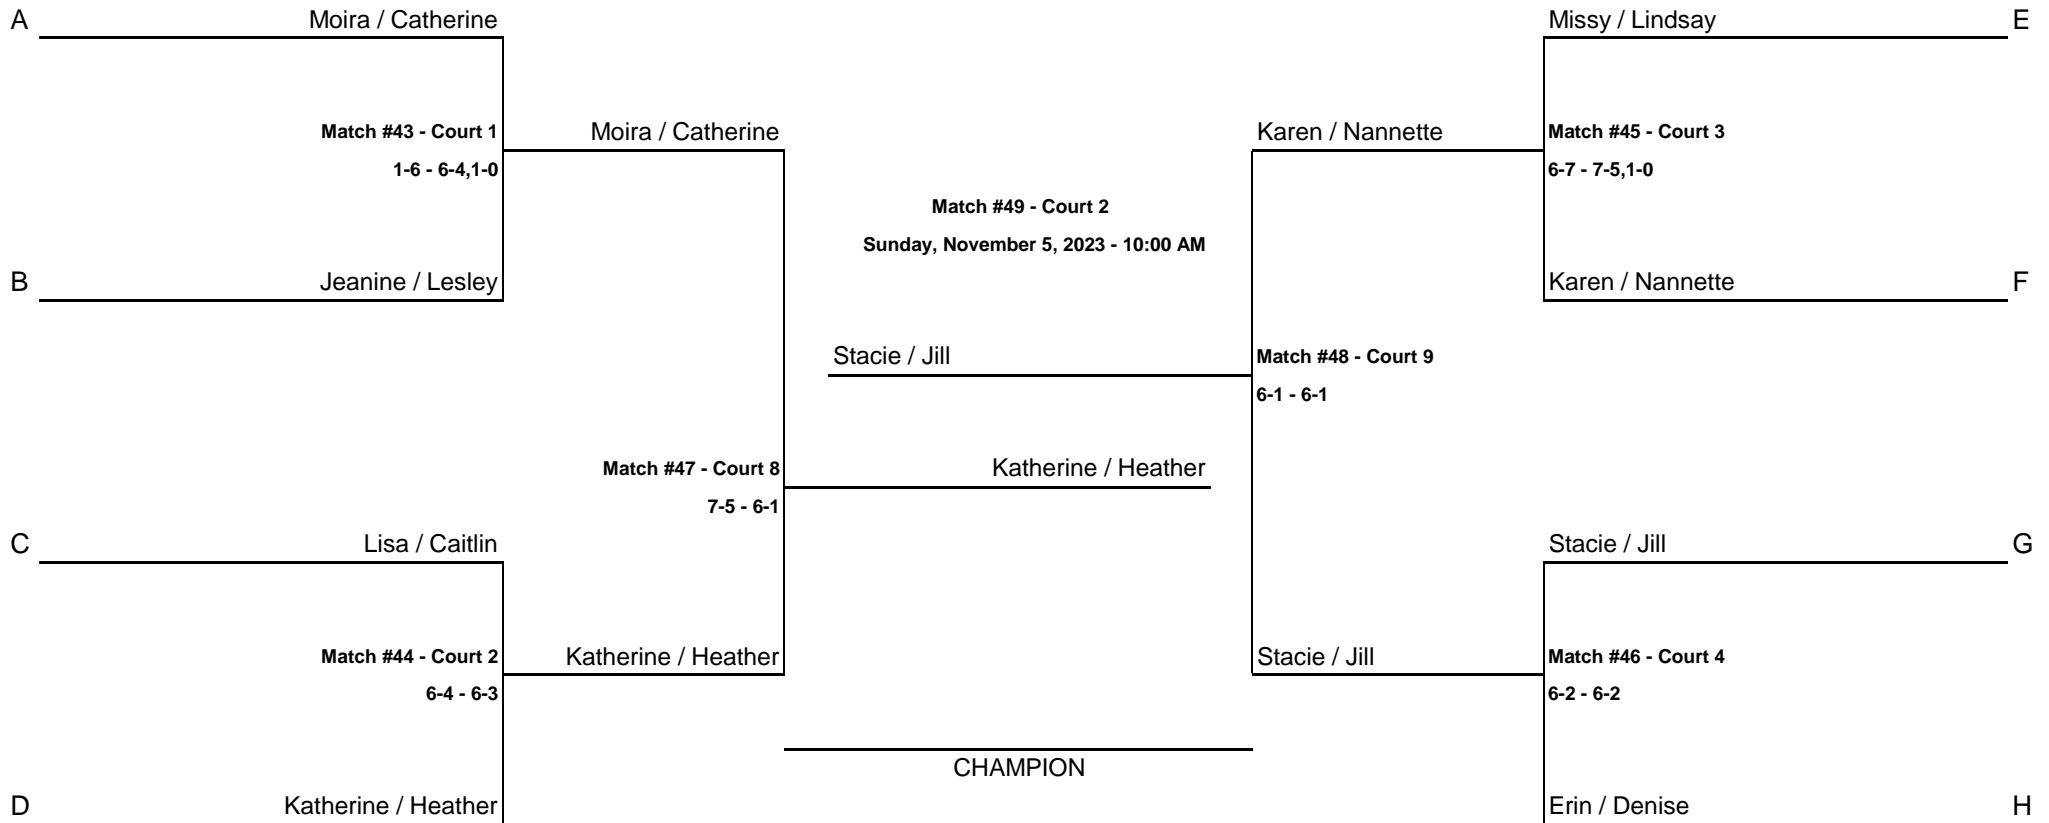

WOMENS A DIVISION II BRACKET

CONSOLATION MATCH

CONSOLATION MATCH