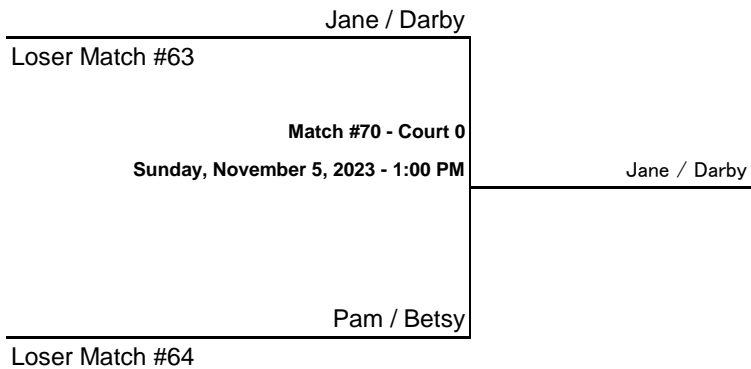

# WOMENS A DIVISION IV BRACKET

## CONSOLATION MATCH