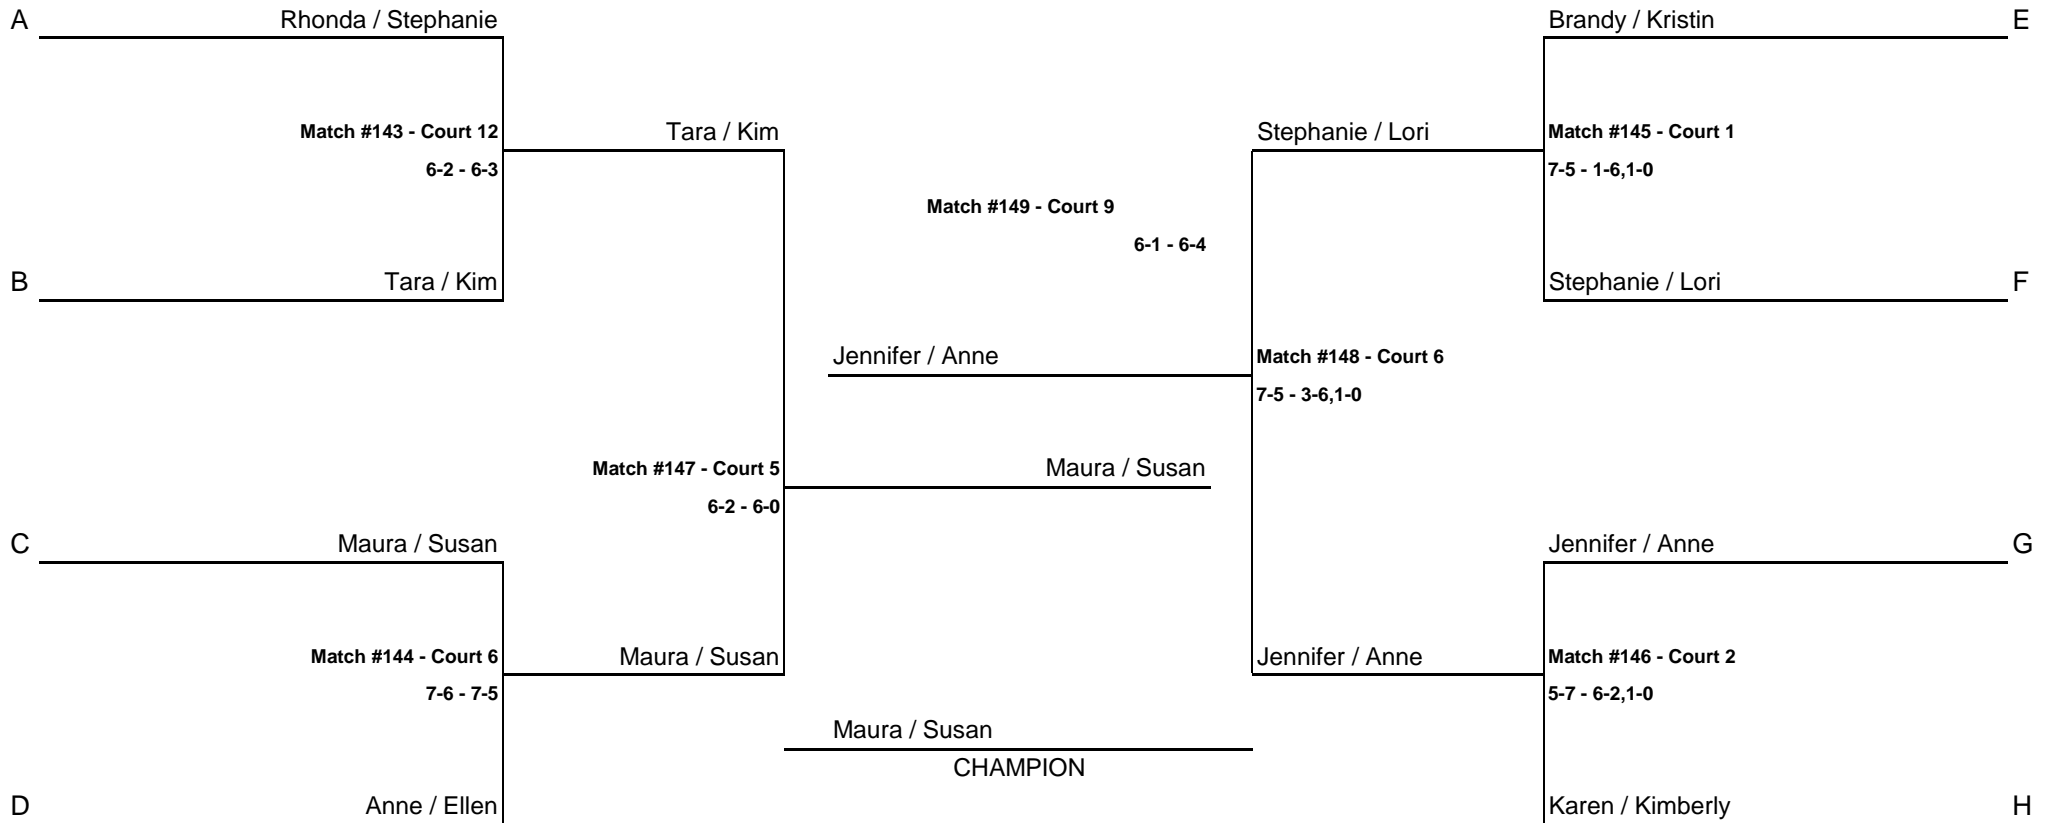

WOMENS B DIVISION II BRACKET

CONSOLATION MATCH

CONSOLATION MATCH