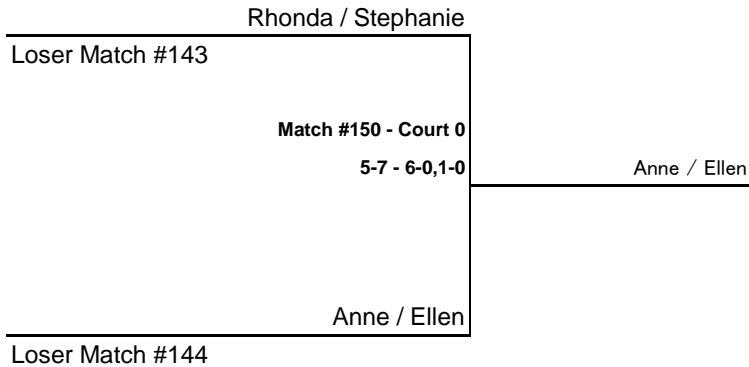

WOMENS B DIVISION II BRACKET

CONSOLATION MATCH

CONSOLATION MATCH