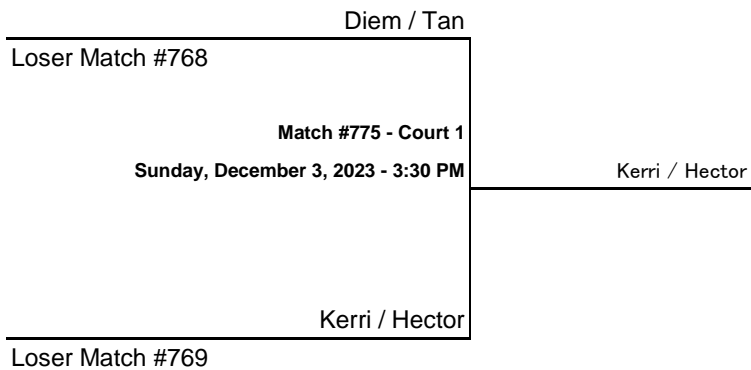

MIXED DIVISION IV BRACKET

CONSOLATION MATCH

CONSOLATION MATCH