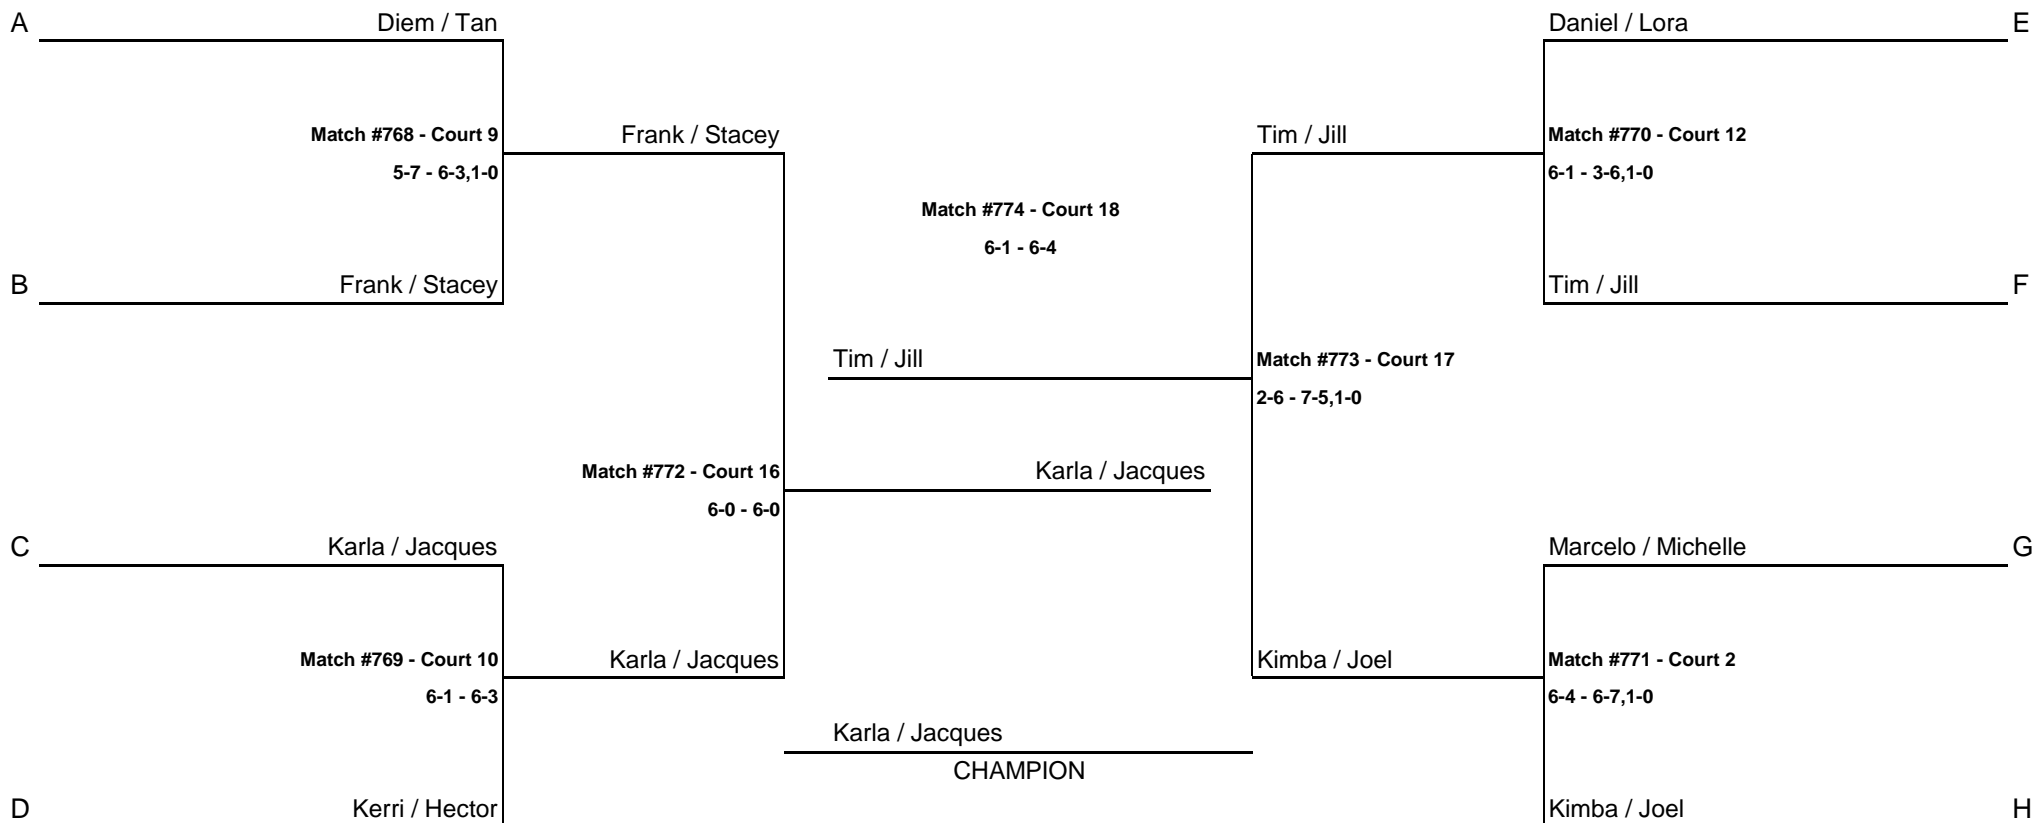

MIXED DIVISION IV BRACKET

CONSOLATION MATCH

CONSOLATION MATCH