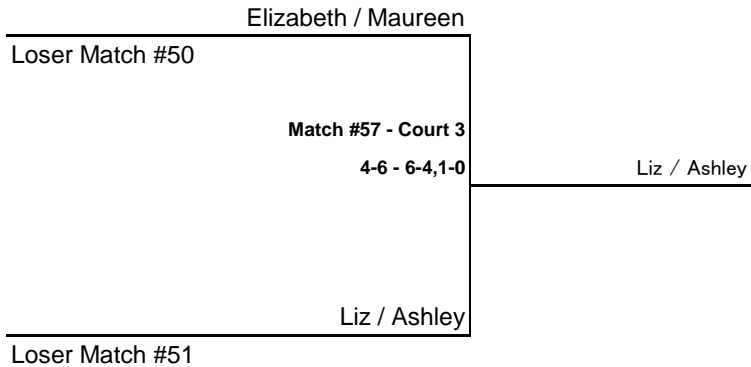

WOMENS A DIVISION II BRACKET

CONSOLATION MATCH

CONSOLATION MATCH