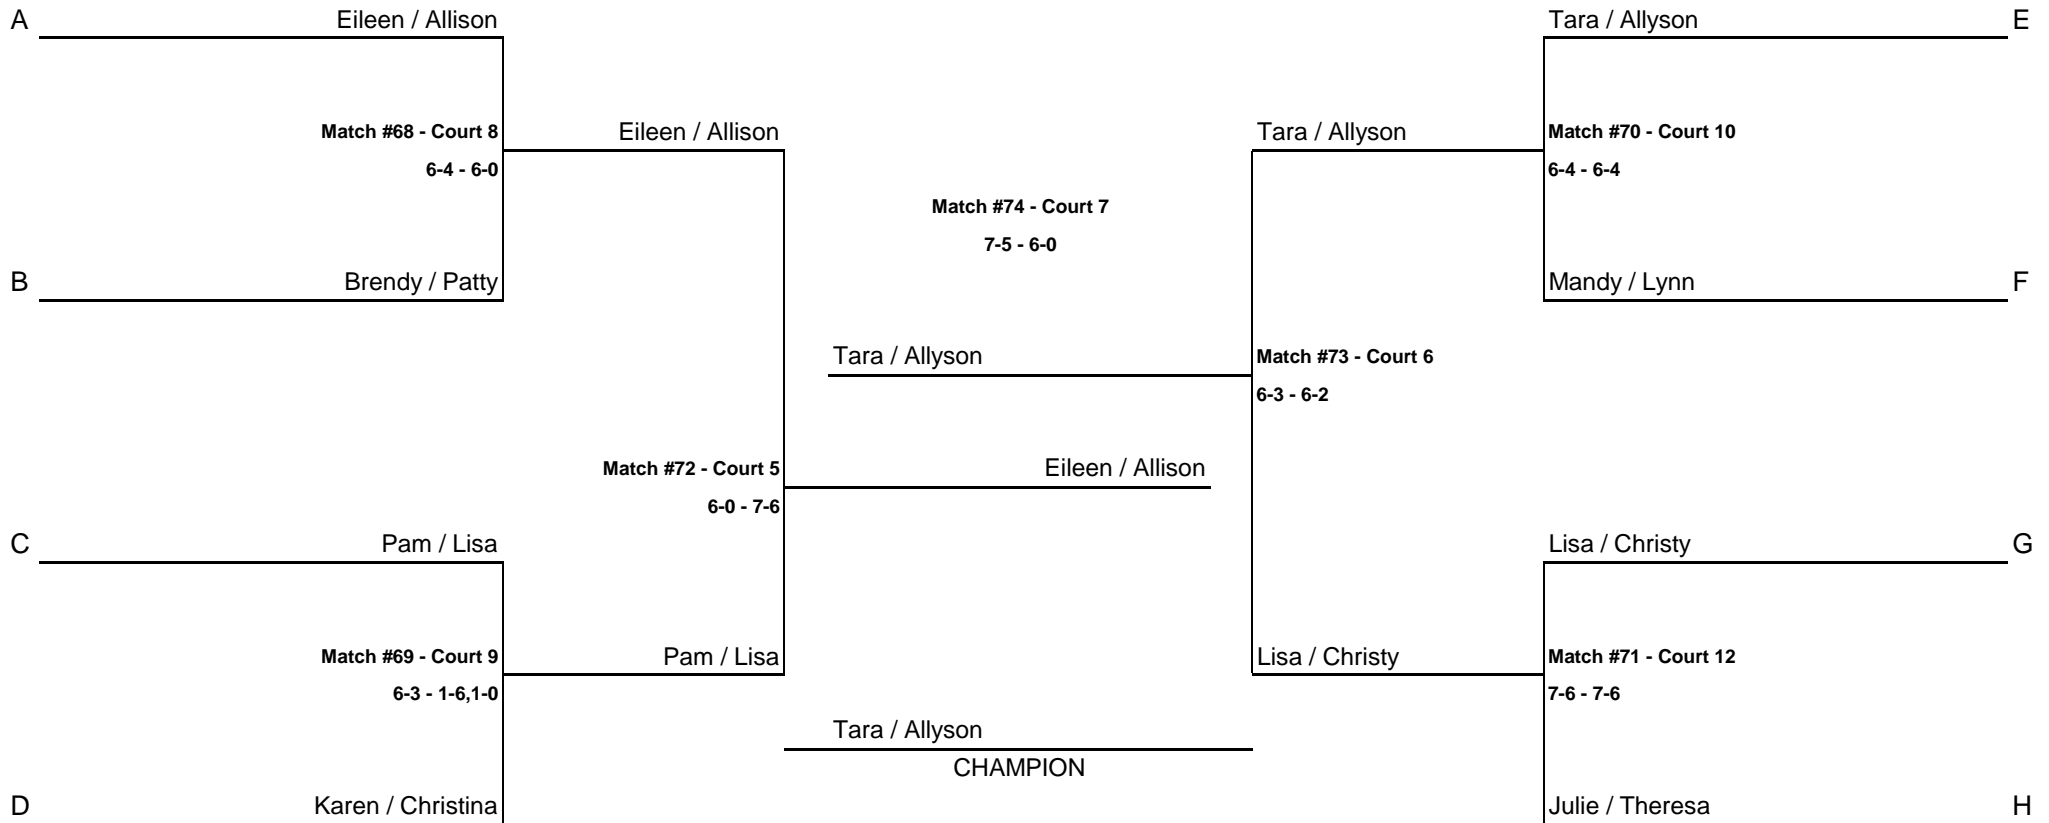

WOMENS A DIVISION IV BRACKET

CONSOLATION MATCH

CONSOLATION MATCH