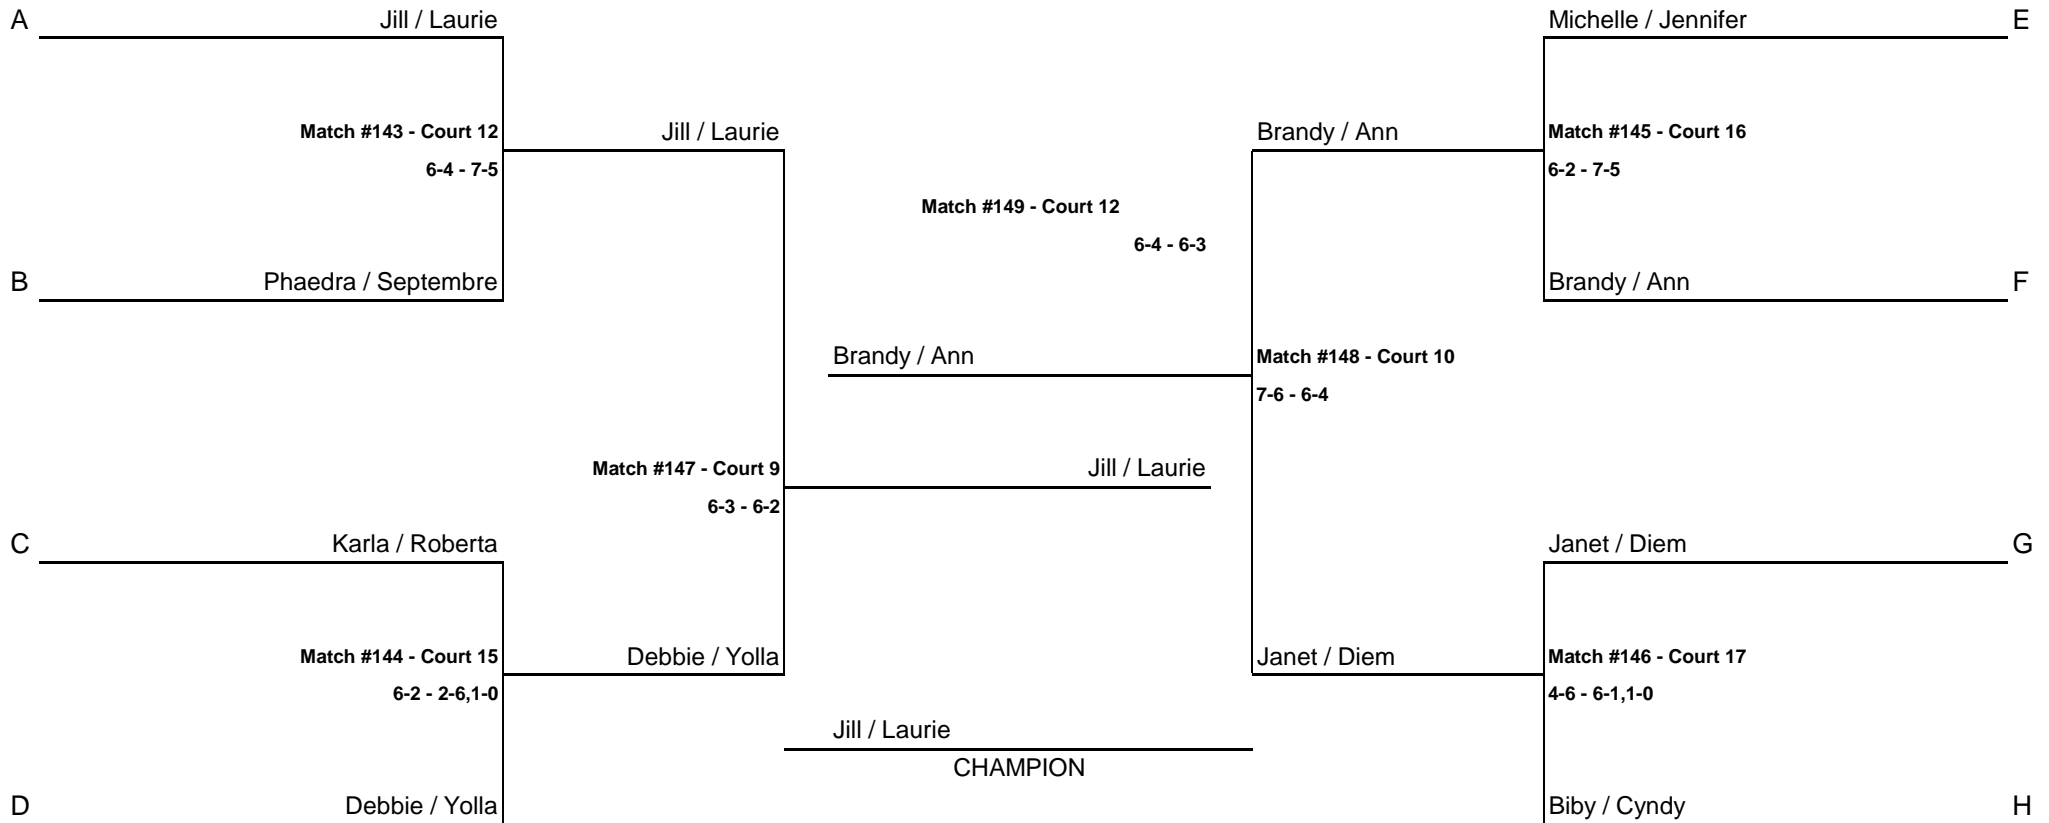

WOMENS B DIVISION II BRACKET

CONSOLATION MATCH

CONSOLATION MATCH