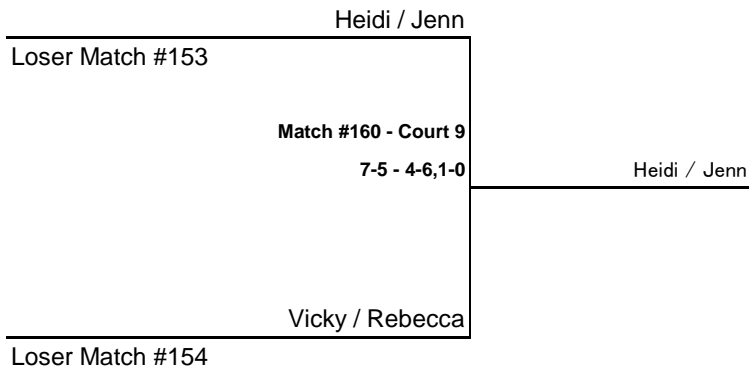

# WOMENS B DIVISION III BRACKET

## CONSOLATION MATCH