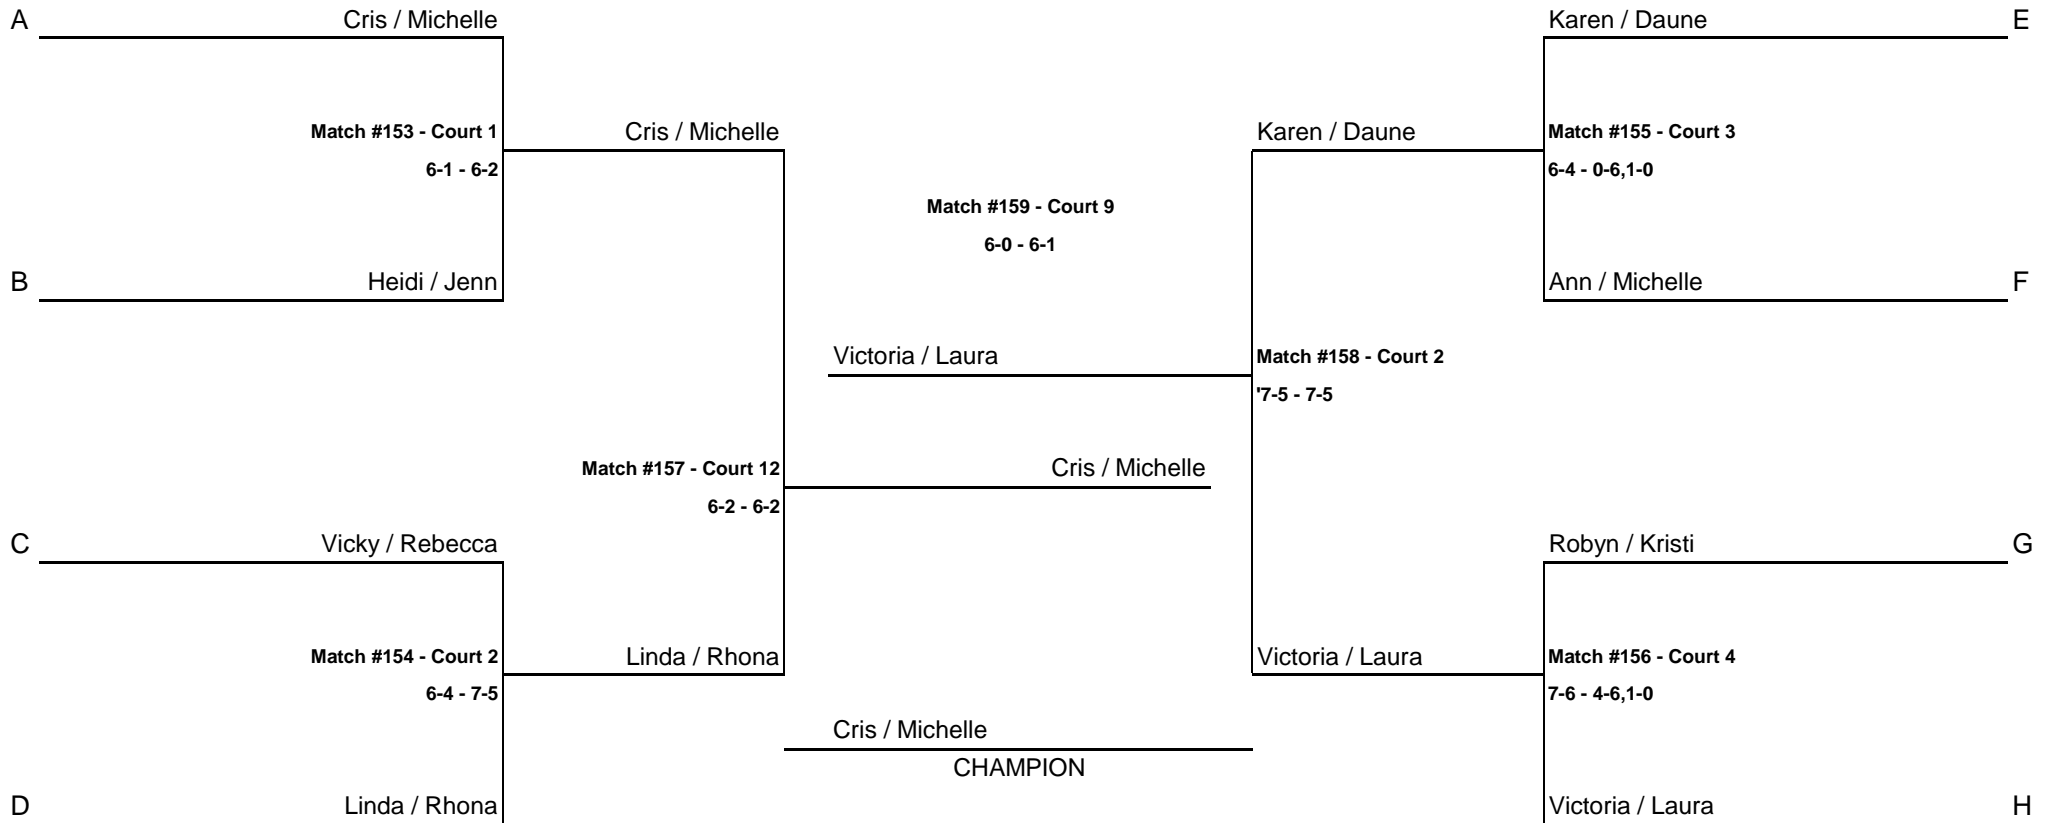

# WOMENS B DIVISION III BRACKET

## CONSOLATION MATCH