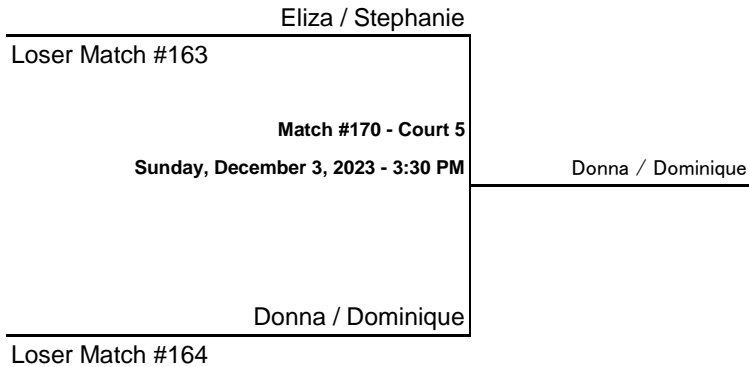

# WOMENS B DIVISION IV BRACKET

## CONSOLATION MATCH