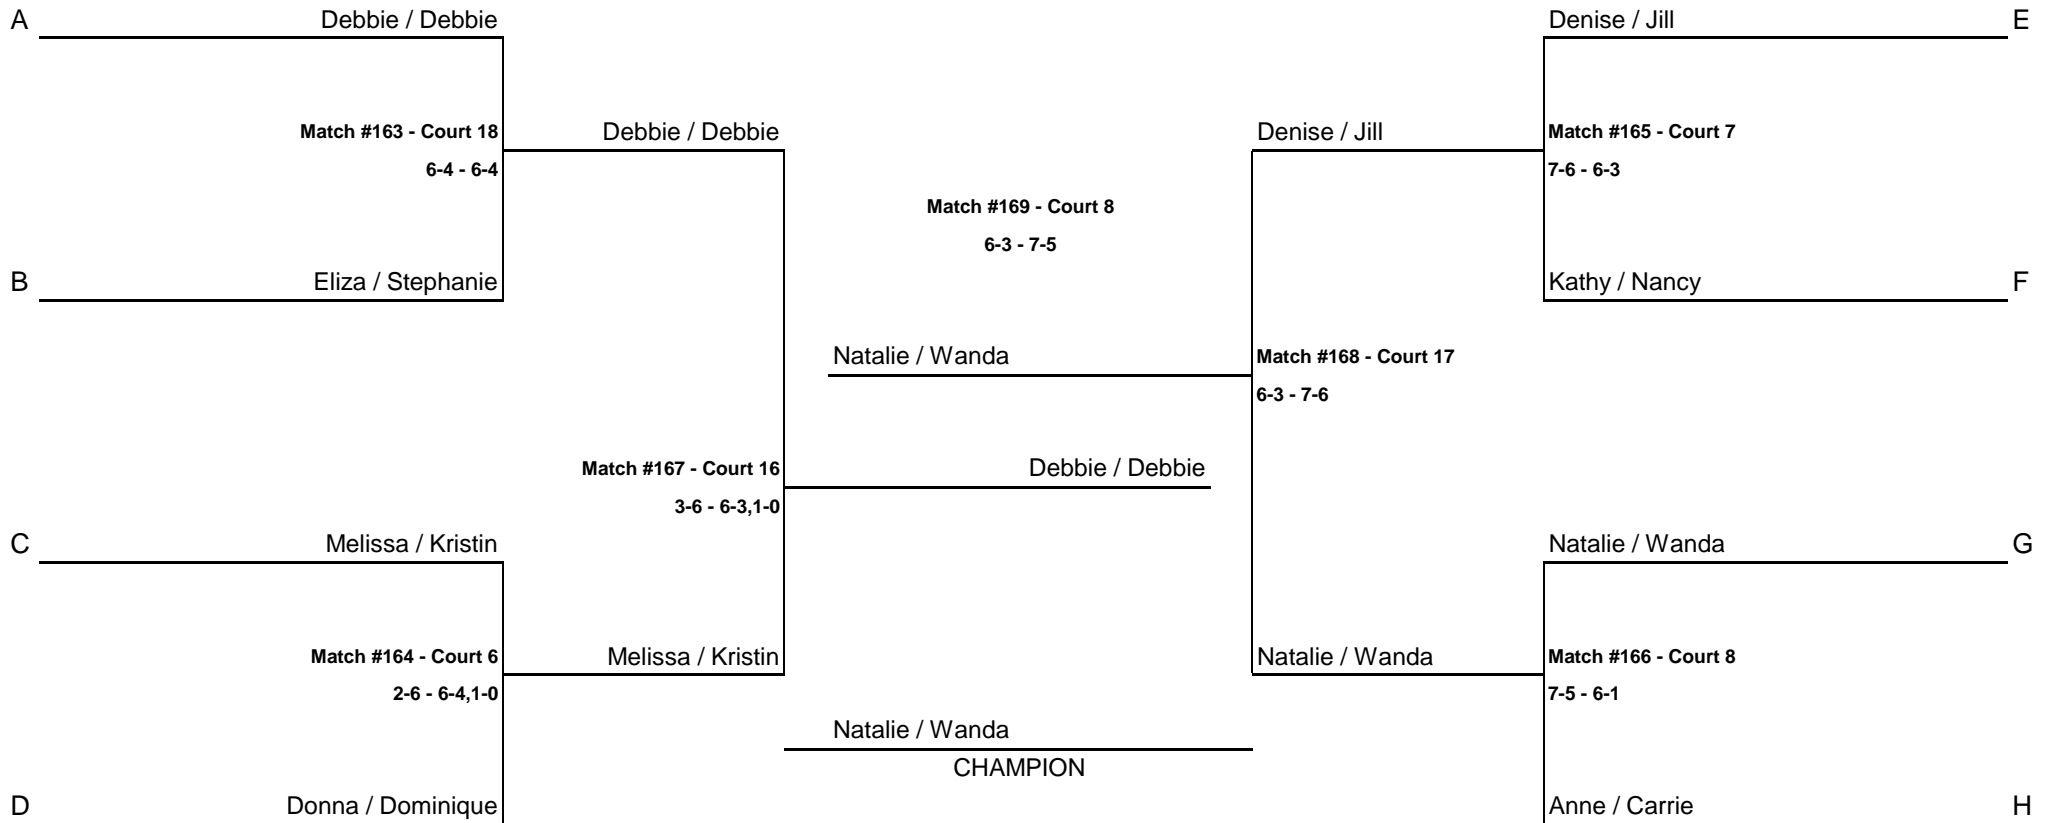

# WOMENS B DIVISION IV BRACKET

## CONSOLATION MATCH