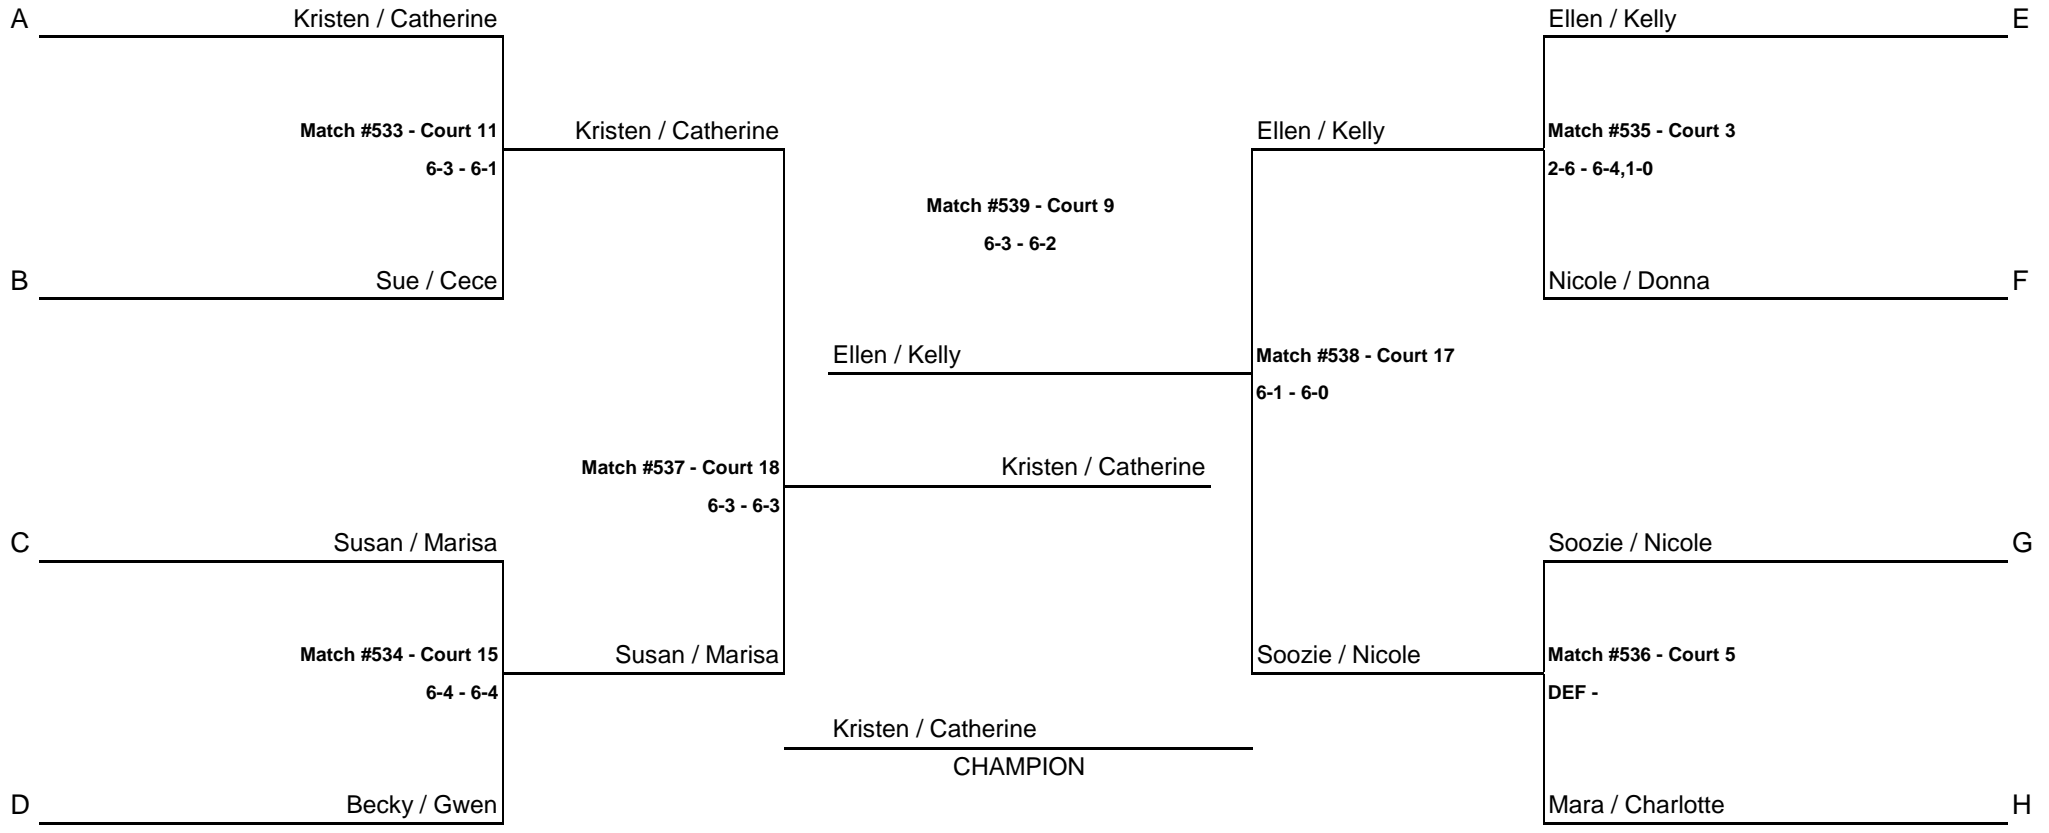

WOMENS C DIVISION I BRACKET

CONSOLATION MATCH

CONSOLATION MATCH