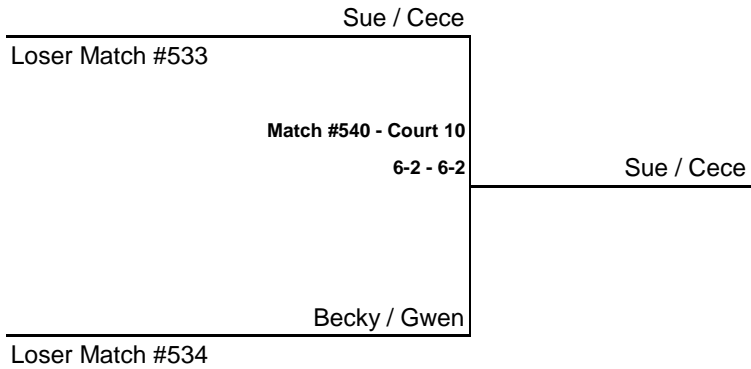

WOMENS C DIVISION I BRACKET

CONSOLATION MATCH

CONSOLATION MATCH