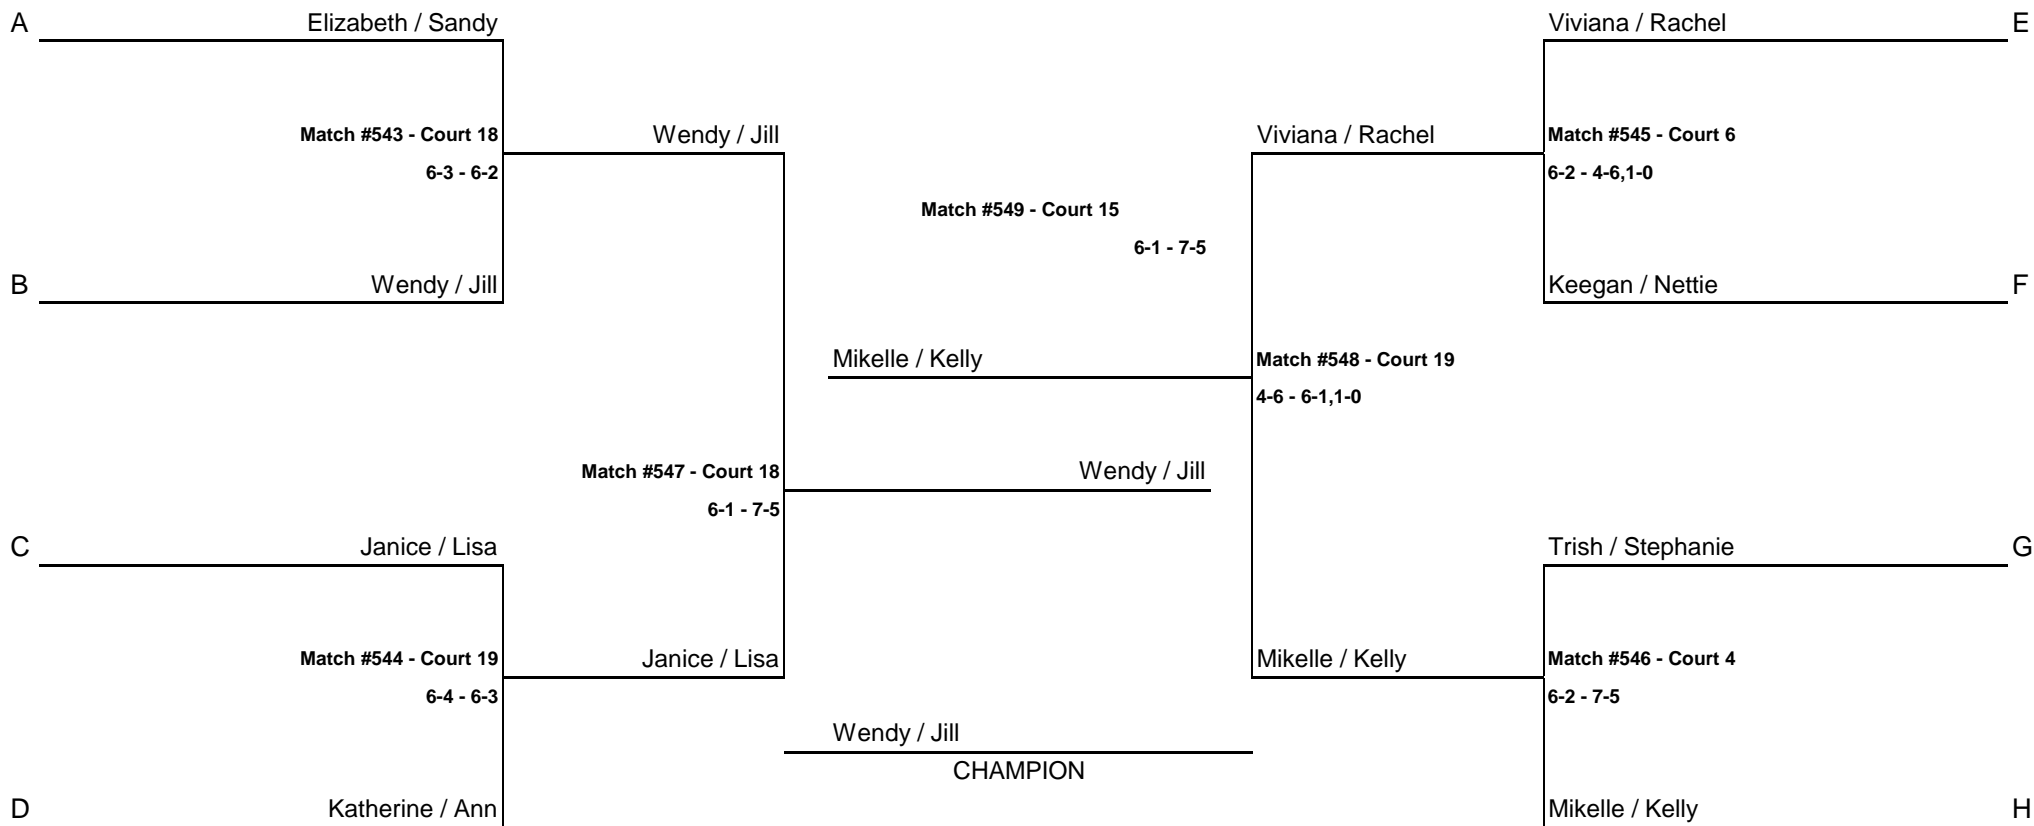

WOMENS C DIVISION II BRACKET

CONSOLATION MATCH

CONSOLATION MATCH