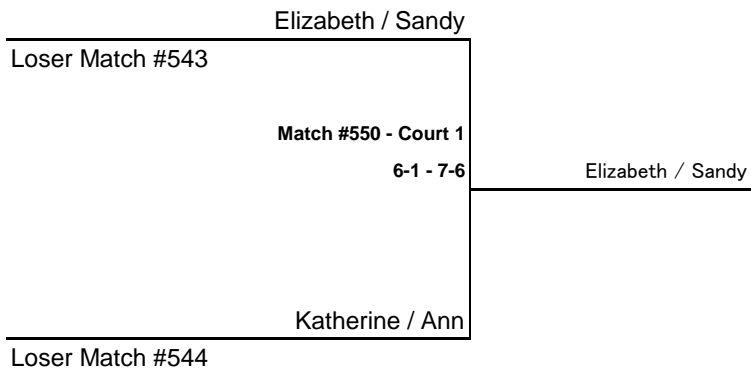

WOMENS C DIVISION II BRACKET

CONSOLATION MATCH

CONSOLATION MATCH